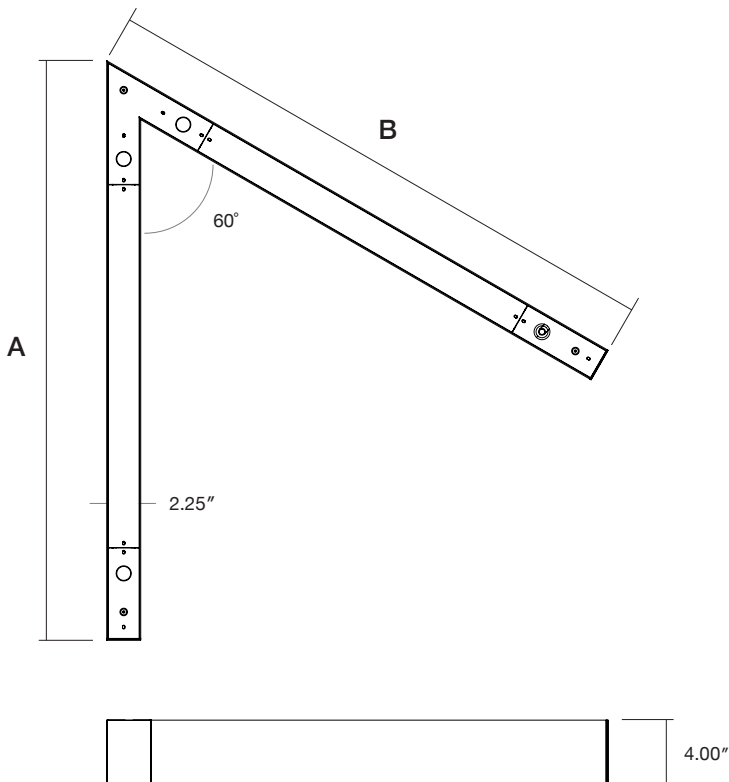

Performance

Model	Lm/W
4000K	120 Lm/W
3500K	116 Lm/W
3000K	112 Lm/W

Dimensions

MODEL	A	B
2FT x 2FT	26.30"	26.30"
3FT x 3FT	38.30"	38.30"
4FT x 4FT	50.30"	50.30"

Mounting

MODEL	A	B
2FT x 2FT	22.50"	22.50"
3FT x 3FT	34.50"	34.50"
4FT x 4FT	46.50"	46.50"