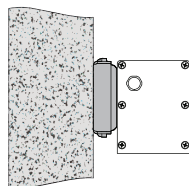

3.18"

2': 24.2" 3': 36.2" 4': 48.2" 5': 60.2" 6': 72.2" 7': 84.2" 8': 96.2"

Actual Length = NOMINAL +.2"

Mounting

Ceiling Mount Bracket

Wall Mount Bracket