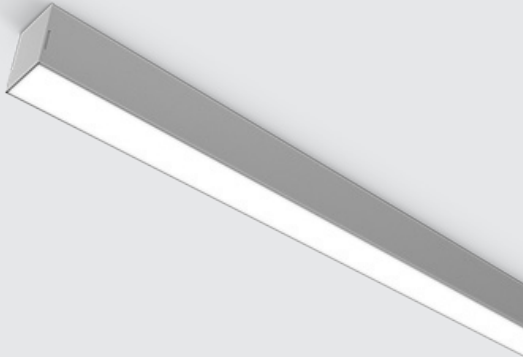

Date: _____ Fixture: _____

QTY: _____ Project: _____

Thinline

Surface | Outdoor Canopy

Architectural luminaire. Aluminum extruded body. Surface mounting. Outdoor canopy applications. Continuous runs available. L90>70K hours. cULus Listed.

Designed and manufactured in North America.
5 Year Warranty.

Ordering Options

Model	Continuous Run	Direct Lm/ft	CRI	Color Temp	Voltage	Lens
DTL SU 3.18	CR _____	D 250	80	27K 2700K	U 120/277V	FR Frosted
	Min 2Ft	D 500	90	3K 3000K	H 347V	
	- Available in 6in increments	D 750		35K 3500K		
	- Unibody up to 8Ft	D 1000		4K 4000K		
		D _____ (custom up to 1200)		5K 5000K		