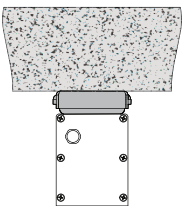

3.18"

2': 24.2" 3': 36.2" 4': 48.2" 5': 60.2" 6': 72.2" 7': 84.2" 8': 96.2"

Actual Length = NOMINAL +.2"

Mounting

Ceiling Mount Bracket

Wall Mount Bracket