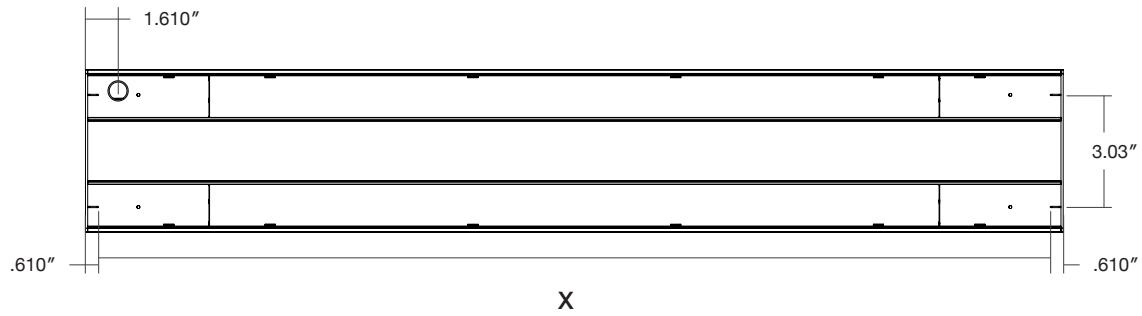

Performance

Model	Watts
4000K	120 Lm/W
3500K	116 Lm/W
3000K	112 Lm/W

Dimensions

2': 24.2" 3': 36.2" 4': 48.2" 5': 60.2" 6': 72.2" 7': 84.2" 8': 96.2"

Actual Length = NOMINAL +.2"

Top

Bottom

Mounting

Mounting Lengths - X

Models	Lengths
DTL FLT 2	23"
DTL FLT 3	35"
DTL FLT 4	47"
DTL FLT 5	59"
DTL FLT 6	71"
DTL FLT 7	83"
DTL FLT 8	95"