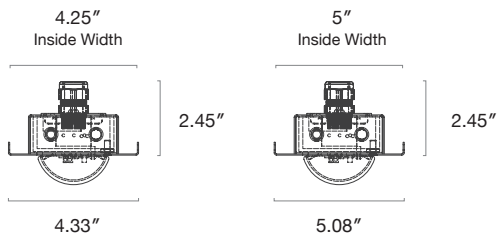

Date: _____ Fixture: _____

QTY: _____ Project: _____

Del Task Linear Retrofit

Commercial LED Retrofit Luminaire. Aluminum construction. 4' and 8' length options. Easy installation. Frosted and clear lens available. Fits into 4.25" and 5" housings. cULus listed.

Mounting

- 4.25 4.25" Housing
- 5 5" Housing

Sample Configuration: DEL TASK - 1x4 - 30 - 80 - 4K - U - NL - WH - 5

Note: For custom configurations please contact factory

Product Specifications

Efficacy:	1x4: Up to 164 Lm/W 1x8: Up to 154 Lm/W
CRI:	80 90
Color Temperature:	3000K, 3500K, 4000K, 5000K
Lumen Maintenance:	100,000+ Life Hours (L70)
Voltage:	120/277V 347/480V
Operating Temperature:	-20°C to +55°C -4°F to +131°F
Controls:	0-10V Dimming
Mounting:	4.25" and 5" Housing
Accessories:	Occupancy Sensor(on/off), Ultrasonic BLD Sensor, Integral Programmable Microwave Sensor, Emergency Battery, Wattstopper (Programmable), 10kV Surge Protection

Output Performance

Model	Watts	Lm/W	Delivered Lumens	Model	Watts	Lm/W	Delivered Lumens
Del Task 1x4 20	21.2	164.4	3,485.8	Del Task 1x8 30	31.4	154	4,835
Del Task 1x4 30	30.7	144.3	4,431.3	Del Task 1x8 40	40.6	154	6,406
Del Task 1x4 40	41.7	141.9	5,909.6	Del Task 1x8 60	60	154	9,240
Del Task 1x4 60	60	137.5	8,250	Del Task 1x8 80	80	151	12,080

Dimensions

DelTask 4

DelTask 8 (2x4)

Quick Connect for DelTask 8'