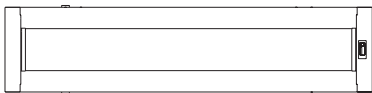

Dimensions

Del Snap 300x1200