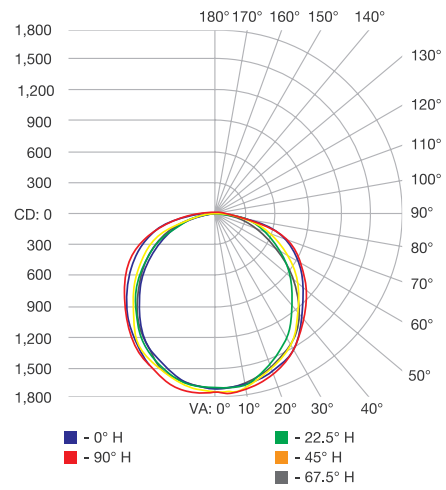

Photometrics

Intensity Summary - Candelas

Angle	0	22.5	45	67.5	90
0	1720	1720	1720	1720	1720
5	1683	1691	1710	1734	1752
10	1659	1669	1692	1718	1735
15	1620	1626	1652	1682	1700
20	1560	1563	1595	1627	1648
25	1484	1486	1524	1561	1583
30	1391	1395	1440	1484	1507
35	1289	1293	1346	1397	1423
40	1175	1181	1243	1301	1332
45	1051	1060	1132	1201	1233
50	992	937	1020	1101	1136
55	794	814	909	1002	1043
60	665	689	797	911	958
65	535	568	687	818	859
70	409	454	599	695	729
75	285	348	467	549	579
80	173	243	325	381	399
85	80	120	162	182	190
90	8	9	13	17	20

Polar Candela Distribution

Dimensions