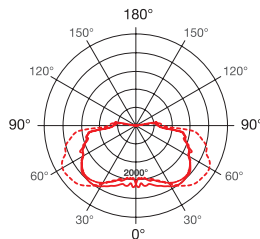

## Product Highlights

<b>Efficacy:</b>	Side Spill: Up to 99 Lm/W   Down Light: 100 Lm/W
<b>CRI:</b>	80   90
<b>Color Temperature:</b>	3000K, 3500K, 4000K, 5000K
<b>Lumen Maintenance:</b>	180,000+ Life Hours (L70)
<b>Voltage:</b>	120/277V   347V
<b>Operating Temperature:</b>	-20°C to +35°C   -4°F to +95°F -40°C to +35°C   -40°F to +95°F - available
<b>Controls:</b>	0-10V Dimming
<b>Mounting:</b>	Flush Mount, Stem
<b>Accessories:</b>	Occupancy Sensor (on/off), Bi-Level Dimming (100%/10%), 10kV Surge Protection, Photo Control

## Output Performance

Model	Distribution	Watts	Lm/W	Delivered Lumens
Arius LB 40	Side Spill	40	99.2	3,967
Arius LB 60	Side Spill	57	92.2	5,256
Arius LB 40	Down Light	40	110	4,400
Arius LB 60	Down Light	57	110	6,270

## Photometrics

**Arius LB 40**  
Side Spill Distribution

**Arius LB 60**  
Side Spill Distribution