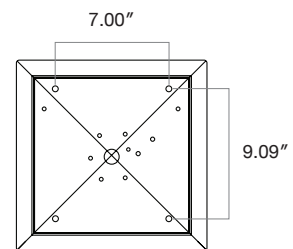

## Output Performance

Model	Distribution	Watts	Lm/W	Delivered Lumens
Arius LB 40	Side Spill	40	99.2	3,967
Arius LB 60	Side Spill	57	92.2	5,256
Arius LB 40	Down Light	40	110	4,400
Arius LB 60	Down Light	57	110	6,270

## Photometrics

**Arius LB 40**  
Side Spill Distribution

**Arius LB 60**  
Side Spill Distribution

## Dimensions

Distribution Side

Mounting Side