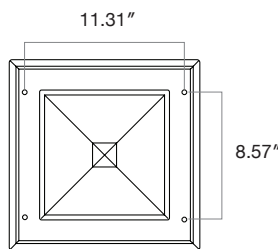

## Output Performance

Model	Distribution	Watts	Lm/W	Delivered Lumens
Arius LB 40	Side Spill	40	99.2	3,967
Arius LB 60	Side Spill	57	92.2	5,256
Arius LB 40	Down Light	40	110	4,400
Arius LB 60	Down Light	57	110	6,270

## Photometrics

**Arius LB 40**  
Side Spill Distribution

**Arius LB 60**  
Side Spill Distribution

## Dimensions

Distribution Side

Mounting Side