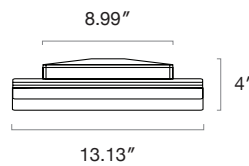

## Output Performance

Model	Distribution	Watts	Lm/W	Delivered Lumens
Arius LB 40	Side Spill	40	99.2	3,967
Arius LB 60	Side Spill	57	92.2	5,256
Arius LB 40	Down Light	40	110	4,400
Arius LB 60	Down Light	57	110	6,270

## Photometrics

**Arius LB 40**  
Side Spill Distribution

**Arius LB 60**  
Side Spill Distribution

## Dimensions

Distribution Side

Mounting Side