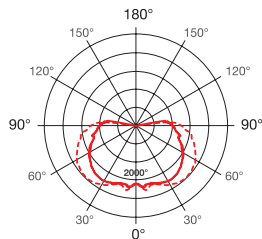

Product Highlights

Efficacy:	Side Spill: Up to 99 Lm/W | Down Light: 100 Lm/W
CRI:	80 | 90
Color Temperature:	3000K, 3500K, 4000K, 5000K
Lumen Maintenance:	180,000+ Life Hours (L70)
Voltage:	120/277V | 347V
Operating Temperature:	-20°C to +35°C | -4°F to +95°F -40°C to +35°C | -40°F to +95°F - available
Controls:	0-10V Dimming
Mounting:	Flush Mount, Stem
Accessories:	Occupancy Sensor (on/off), Bi-Level Dimming (100%/10%), 10kV Surge Protection, Photo Control

Output Performance

Model	Distribution	Watts	Lm/W	Delivered Lumens
Arius LB 40	Side Spill	40	99.2	3,967
Arius LB 60	Side Spill	57	92.2	5,256
Arius LB 40	Down Light	40	110	4,400
Arius LB 60	Down Light	57	110	6,270

Photometrics

Arius LB 40
Side Spill Distribution