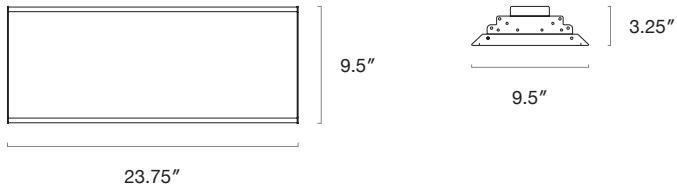

Dimensions

Airflex 2

Models: 80c, 95c, 110c, 135c, 160c, 190c