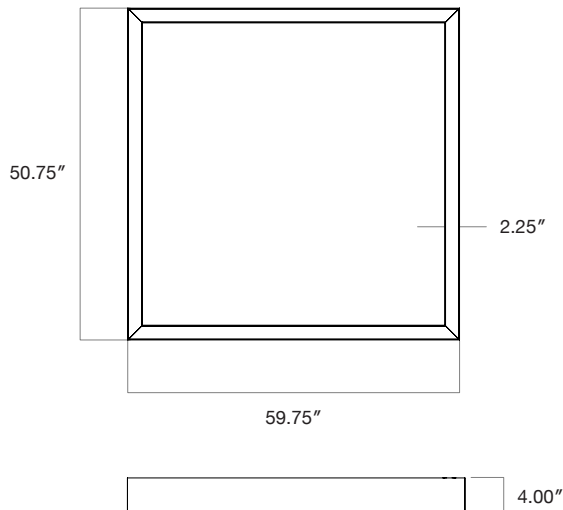

Sample: DTL DMND - 2FT x 2FT - D 500 - I 500 - 90 - 4K - U - FR - GRY - AC - DIMOFF - N - 1 - N - N - G - 6 - WH

LED

L90 > 70,000
 Samsung 301 3 McAdam Binning
 4000K 120 Lm/W
 3500K 98%
 3000K 96%
 90 CRI 85%

Performance

Model	Lm/W
4000K	120 Lm/W
3500K	116 Lm/W
3000K	112 Lm/W

Dimensions

MODEL	A	B
2FT x 2FT	26.8"	26.8"
3FT x 3FT	38.8"	38.8"
4FT x 4FT	50.8"	50.8"

Mounting

MODEL	A	B
2FT x 2FT	24.5"	24.5"
3FT x 3FT	36.5"	36.5"
4FT x 4FT	48.5"	48.5"