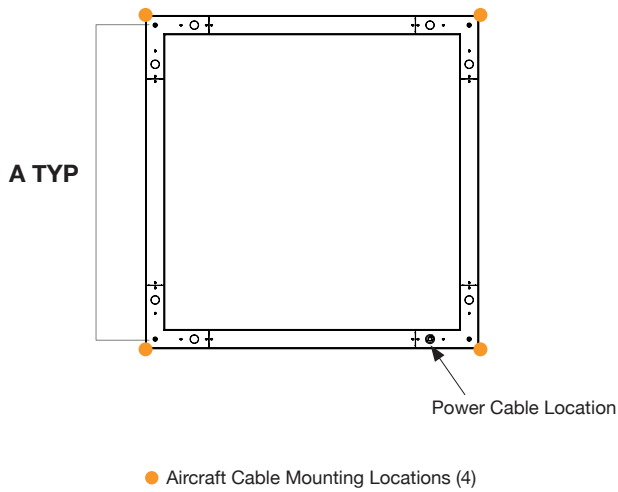

Performance

Model	Lm/W
4000K	120 Lm/W
3500K	116 Lm/W
3000K	112 Lm/W

Dimensions

MODEL	A	B
2FT x 2FT	26.8"	26.8"
3FT x 3FT	38.8"	38.8"
4FT x 4FT	50.8"	50.8"

Mounting

MODEL	A	B
2FT x 2FT	24.5"	24.5"
3FT x 3FT	36.5"	36.5"
4FT x 4FT	48.5"	48.5"