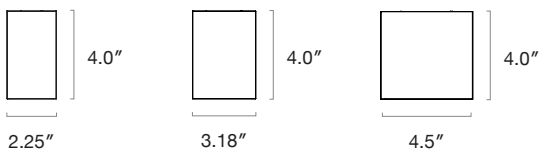

Performance

Model	Lm/W
4000K	120 Lm/W
3500K	116 Lm/W
3000K	112 Lm/W

Lens Options

Flat

Asymmetric

0.25" Regressed

0.5" Drop Lens

1.5" Drop Lens

Dimensions

2': 24.2" 3': 36.2" 4': 48.2" 5': 60.2" 6': 72.2" 7': 84.2" 8': 96.2"

Actual Length = NOMINAL +.2"

Mounting

Solid Ceiling
1/4"-20 Thread Required (1)

T-Bar 9/16"
Aircraft Cable (ACY)

T-Bar 15/16"
Aircraft Cable (ACY)