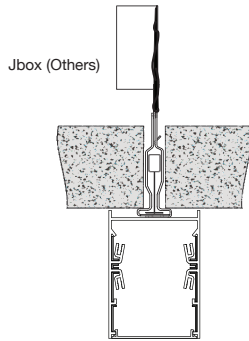

Dimensions

2': 24.2" 3': 36.2" 4': 48.2" 5': 60.2" 6': 72.2" 7': 84.2" 8': 96.2"

Actual Length = NOMINAL +.2"

Mounting

Solid Ceiling
1/4"-20 Thread Required (1)

T-Bar 9/16"
Aircraft Cable (ACY)

T-Bar 15/16"
Aircraft Cable (ACY)