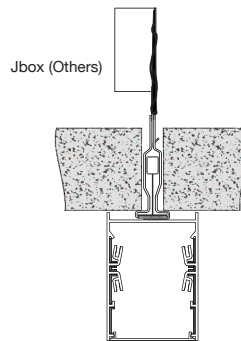

Dimensions

2': 24.2" 3': 36.2" 4': 48.2" 5': 60.2" 6': 72.2" 7': 84.2" 8': 96.2"

Actual Length = NOMINAL +.2"

Mounting

Solid Ceiling
1/4"-20 Thread Required (1)

T-Bar 9/16"
Aircraft Cable (ACY)

T-Bar 15/16"
Aircraft Cable (ACY)