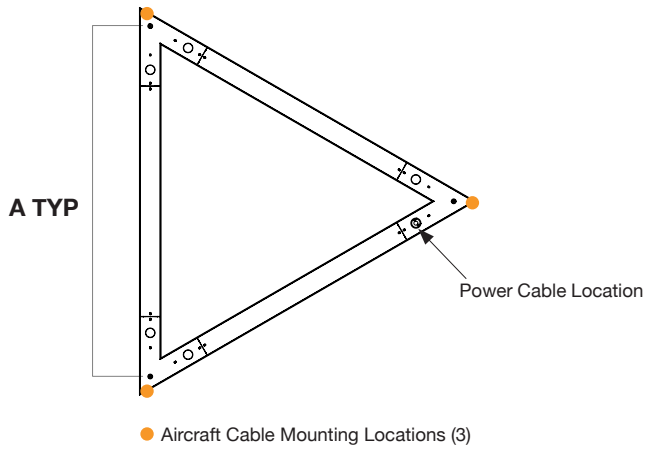

Performance

Model	Lm/W
4000K	120 Lm/W
3500K	116 Lm/W
3000K	112 Lm/W

Dimensions

MODEL	A	B
2FT x 2FT	28.4"	28.4"
3FT x 3FT	40.4"	40.4"
4FT x 4FT	52.4"	52.4"

Mounting

MODEL	A
2FT x 2FT	24.5"
3FT x 3FT	36.5"
4FT x 4FT	48.5"