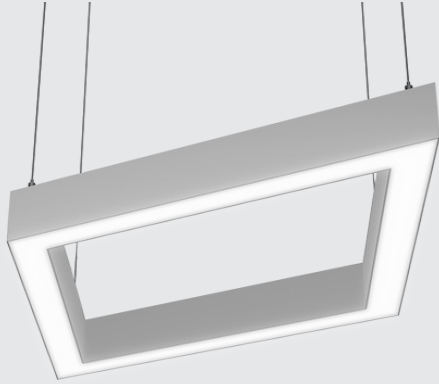

# Thinline Rectangle

## Suspended Direct | Direct-Indirect

Architectural luminaire. Rectangular shaped design. Pendant mounting. Direct and Direct-Indirect distribution options. 3 standards sizes. Additional sizes available. 2.25" wide. Multiple finishes. cULus Listed.