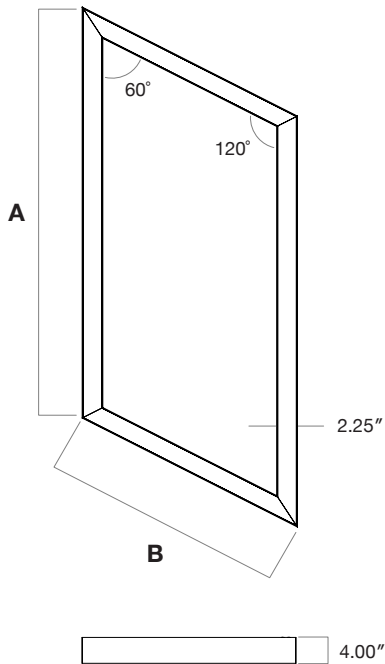

--	--	--	--	--

Sample: DTL PARA - 6FT x 3FT - D 500 - I 500 - 90 - 4K - U - FR - GRY - AC - DIMOFF - N - 1 - N - N - G - 6 - WH

LED

L90 > 70,000
 Samsung 301 3 McAdam Binning
 4000K 120 Lm/W
 3500K 98%
 3000K 96%
 90 CRI 85%

Performance

Model	Lm/W
4000K	120 Lm/W
3500K	116 Lm/W
3000K	112 Lm/W

Dimensions

MODEL	A	B
6FT x 3FT	75.1"	39.1"
8FT x 4FT	99.1"	51.1"

Note:
 6 x 3FT - One Piece
 8 x 4FT - 2 Pieces

Mounting

MODEL	A	B
6FT x 3FT	72.5"	36.5"
8FT x 4FT	86.5"	48.5"