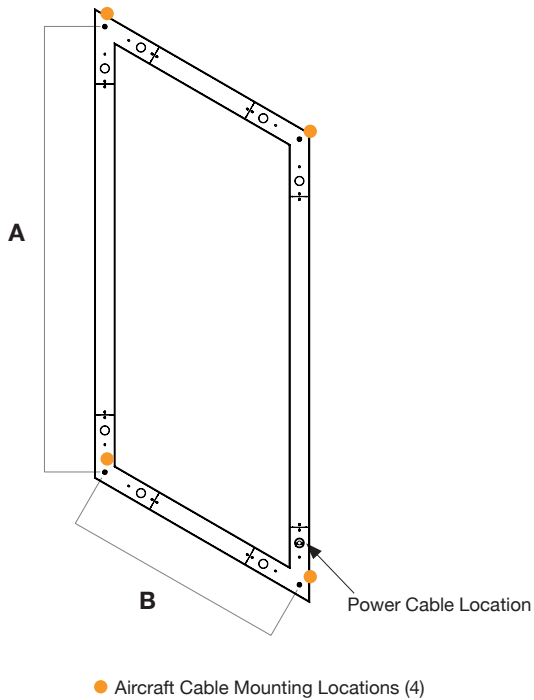

Performance

Model	Lm/W
4000K	120 Lm/W
3500K	116 Lm/W
3000K	112 Lm/W

Dimensions

MODEL	A	B
6FT x 3FT	75.1"	39.1"
8FT x 4FT	99.1"	51.1"

Note:
 6 x 3FT - One Piece
 8 x 4FT - 2 Pieces

Mounting

MODEL	A	B
6FT x 3FT	72.5"	36.5"
8FT x 4FT	86.5"	48.5"