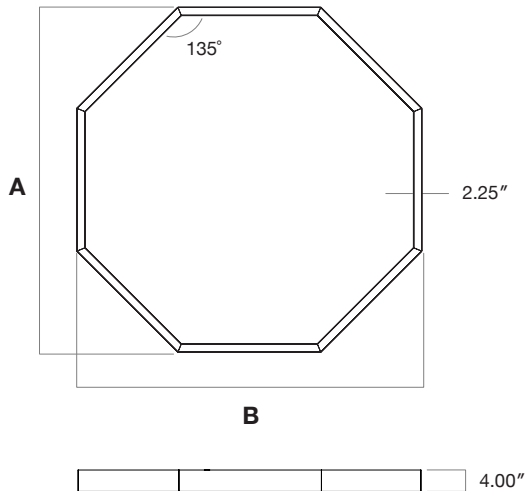

## Suspended Direct | Direct-Indirect

Architectural luminaire. Octagonal shaped design. Pendant mounting. Direct and Direct-Indirect distribution options. 3 standards sizes. Additional sizes available. 2.25" wide. Multiple finishes. cULus Listed.

Sample: DTL OCTA- 8FT x 2FT - D 500 - I 500 - 90 - 4K - U - FR - GRY - AC - DIMOFF - N - 1 - N - N - G - 6 - WH

## Dimensions

MODEL	A	B
8 x 2FT	61.4"	61.4"
8 x 3FT	90.4"	90.4"
8 x 4FT	119.3"	119.3"

**Note:**

- 8 x 2FT - 1 Piece
- 8 x 2FT - 2 Pieces
- 8 x 4FT - 4 Pieces

### Mounting

MODEL	A
8 x 2FT	24.5"
8 x 3FT	36.5"
8 x 4FT	48.5"