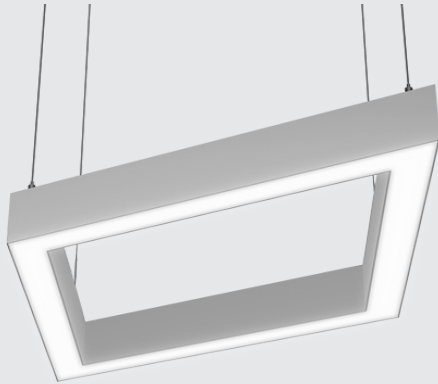

Date: _____ Fixture: _____

QTY: _____ Project: _____

Thinline Diamond

Suspended Direct | Direct-Indirect

Architectural luminaire. Diamond shaped design. Pendant mounting. Direct and Direct-Indirect distribution options. 3 standards sizes. Additional sizes available. 2.25" wide. Multiple finishes. cULus Listed. Designed and manufactured in North America. 10 Year Warranty.

Ordering Options

Model	Size	Direct Lm/ft	Indirect Lm/ft	CRI	Color Temp	Voltage	Direct Lens
DTL DMND	2FT x 2FT	D 250	I 250	80	27K 2700K	U 120/277V	FR Frosted
	3FT x 3FT	D 500	I 500	90	3K 3000K	H 347V	FRREG Frosted Regressed
	4FT x 4FT	D 750	I 750		35K 3500K		
		D 1000	I 1000		4K 4000K		
	Custom Sizes Available - Please Consult Factory	D _____ (custom up to 1200)	I _____ (custom up to 1200)		5K 5000K		

DTL DMND										
Indirect Lens	Finish	Mounting	Driver	Controls	Circuits					
FR Frosted	GRY Grey	AC Aircraft Cable	DIMOFF 0-10 1% DIMOFF	N None	1	1 Circuit				
BATWING Batwing	WH White	10' Std	LUTRON SR Lutron Ecosystem	DMX Philips SNS 300 w/BLD & Daylight	2	2 Circuits				
	BLK Black		DALI Philips SR	SNS Philips SNS 300 w/BLD & Daylight						
<i>Indirect Lens: Minimum size 2FT x 2FT</i>	CU Custom		ELDO .1% ELDO (347 only 1-10 5%)	CLM Encelium CLM						
				LG LG Dongle						
				BT Bluetooth Mesh						
				EN Enlighted Integral						

Performance

Model	Lm/W
4000K	120 Lm/W
3500K	116 Lm/W
3000K	112 Lm/W

Dimensions

MODEL	A	B
2FT x 2FT	27.1"	27.1"
3FT x 3FT	39.1"	39.1"
4FT x 4FT	51.1"	51.1"

Mounting

MODEL	A	B
2FT x 2FT	24.5"	24.5"
3FT x 3FT	36.5"	36.5"
4FT x 4FT	48.5"	48.5"