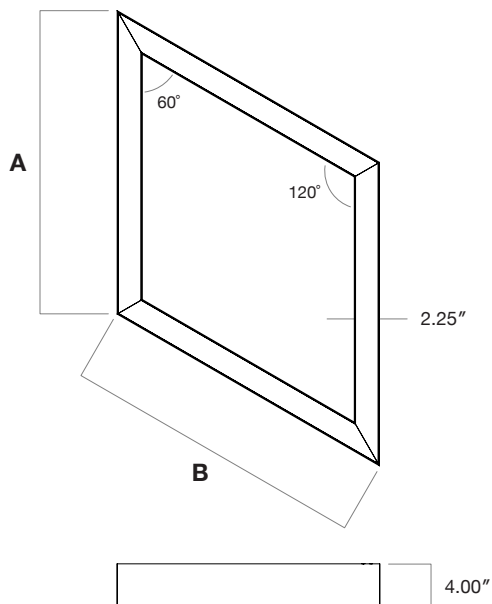

Sample: DTL DMND - 2FT x 2FT - D 500 - I 500 - 90 - 4K - U - FR - GRY - AC - DIMOFF - N - 1 - N - N - G - 6 - WH

LED

L90 > 70,000
 Samsung 301 3 McAdam Binning
 4000K 120 Lm/W
 3500K 98%
 3000K 96%
 90 CRI 85%

Performance

Model	Lm/W
4000K	120 Lm/W
3500K	116 Lm/W
3000K	112 Lm/W

Dimensions

MODEL	A	B
2FT x 2FT	27.1"	27.1"
3FT x 3FT	39.1"	39.1"
4FT x 4FT	51.1"	51.1"

Mounting

MODEL	A	B
2FT x 2FT	24.5"	24.5"
3FT x 3FT	36.5"	36.5"
4FT x 4FT	48.5"	48.5"