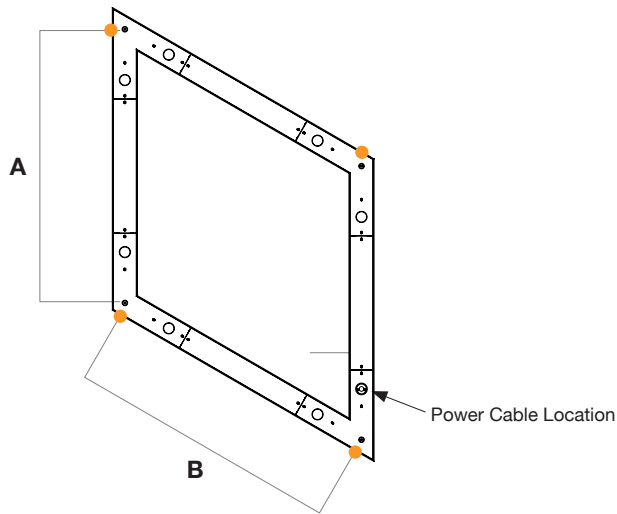

Performance

Model	Lm/W
4000K	120 Lm/W
3500K	116 Lm/W
3000K	112 Lm/W

Dimensions

MODEL	A	B
2FT x 2FT	27.1"	27.1"
3FT x 3FT	39.1"	39.1"
4FT x 4FT	51.1"	51.1"

Mounting

MODEL	A	B
2FT x 2FT	24.5"	24.5"
3FT x 3FT	36.5"	36.5"
4FT x 4FT	48.5"	48.5"