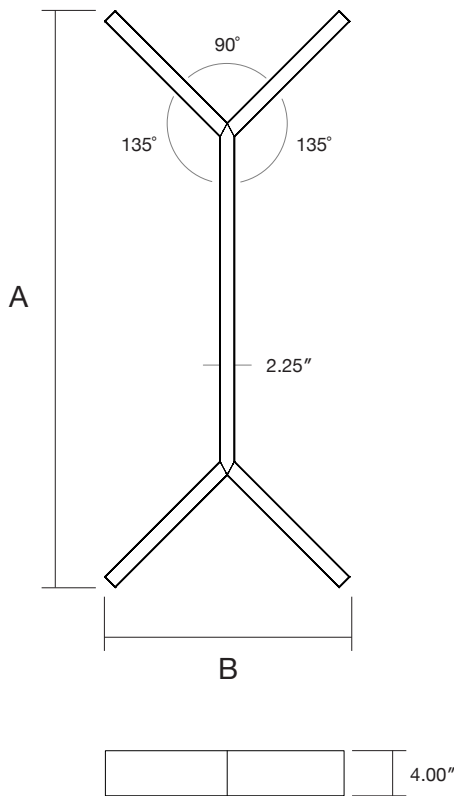

Indirect Lens: Minimum size 4FT x 2FT

		AC			
--	--	----	--	--	--

Accessories	Wiring	Wire Color	Wire Length	Canopy Color
N None 10kV 10kV Surge Protection EMBAT 6W 90 Min Battery	N None BFC3 3 Wire Cord Black WFC3 3 Wire Cord White IN3 3 Wire Internal IN5 5 Wire Internal CFC Architectural Cable - 5 Wire BFC5 5 Wire Cord Black WFC5 5 Wire Cord White	G Grey W White B Black C Clear	_____ FT (6FT Standard)	WH White BLK Black CU Custom

--	--	--	--	--

Sample: DTL DBL Y 135 - 4FT x 2FT - D 500 - I 500 - 90 - 4K - U - FR - GRY - AC - DIMOFF - N - 1 - N - N - G - 6 - WH

## Dimensions

MODEL	A	B
4FT x 2FT	84.50"	36.00"
6FT x 3FT	125.47"	52.97"

### Mounting

MODEL	A	B	C	D
4FT x 2FT	80.32"	31.82"	22.50"	48.50"
6FT x 3FT	121.29"	48.79"	34.50"	72.50"

● Mounting Locations