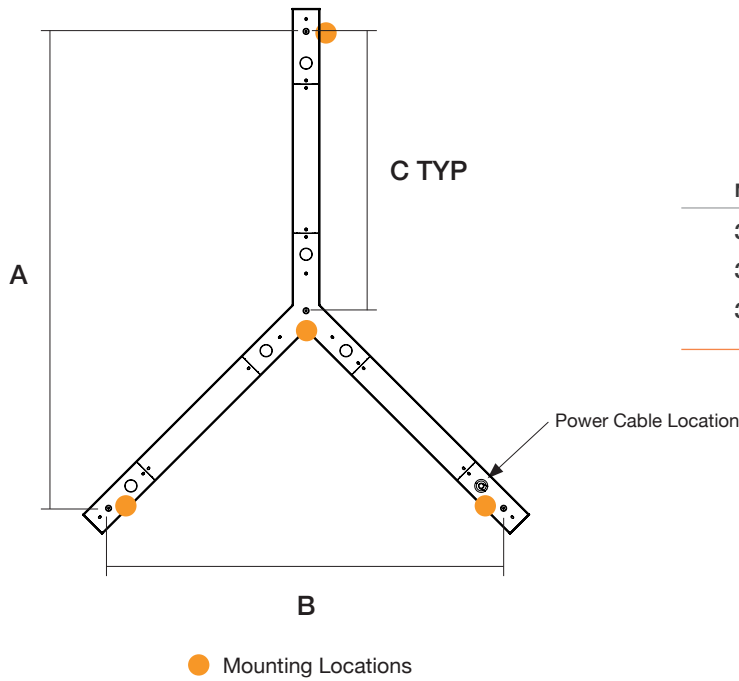

Sample: DTL Y 135 - 3FT x 2FT - D 500 - I 500 - 90 - 4K - U - FR - GRY - AC - DIMOFF - N - 1 - N - N - G - 6 - WH

LED

L90 > 70,000
 Samsung 301 3 McAdam Binning
 4000K 120 Lm/W
 3500K 98%
 3000K 96%
 90 CRI 85%

Performance

Model	Lm/W
4000K	120 Lm/W
3500K	116 Lm/W
3000K	112 Lm/W

Measurements

MODEL	A	B
3 x 2FT	42.36"	36.00"
3 x 3FT	67.19"	52.97"
3 x 4FT	89.35"	69.94"

Mounting

MODEL	A	B	C
3 x 2FT	41.56"	31.82"	22.50"
3 x 3FT	63.75"	48.79"	34.50"
3 x 4FT	85.92"	65.76"	46.50"