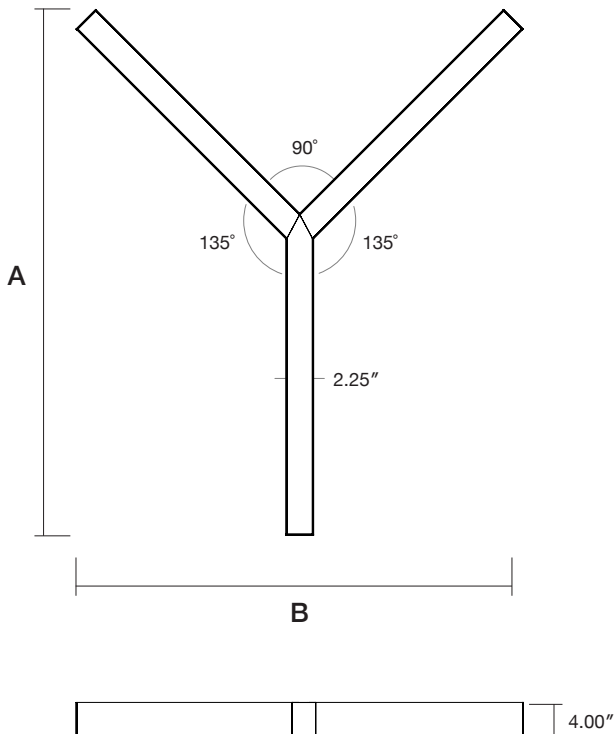

Sample: DTL Y 135 - 3FT x 2FT - D 500 - I 500 - 90 - 4K - U - FR - GRY - AC - DIMOFF - N - 1 - N - N - G - 6 - WH

LED

L90 > 70,000
 Samsung 301 3 McAdam Binning
 4000K 120 Lm/W
 3500K 98%
 3000K 96%
 90 CRI 85%

Performance

Model	Lm/W
4000K	120 Lm/W
3500K	116 Lm/W
3000K	112 Lm/W

Measurements

MODEL	A	B
3 x 2FT	42.36"	36.00"
3 x 3FT	67.19"	52.97"
3 x 4FT	89.35"	69.94"

Mounting

MODEL	A	B	C
3 x 2FT	41.56"	31.82"	22.50"
3 x 3FT	63.75"	48.79"	34.50"
3 x 4FT	85.92"	65.76"	46.50"