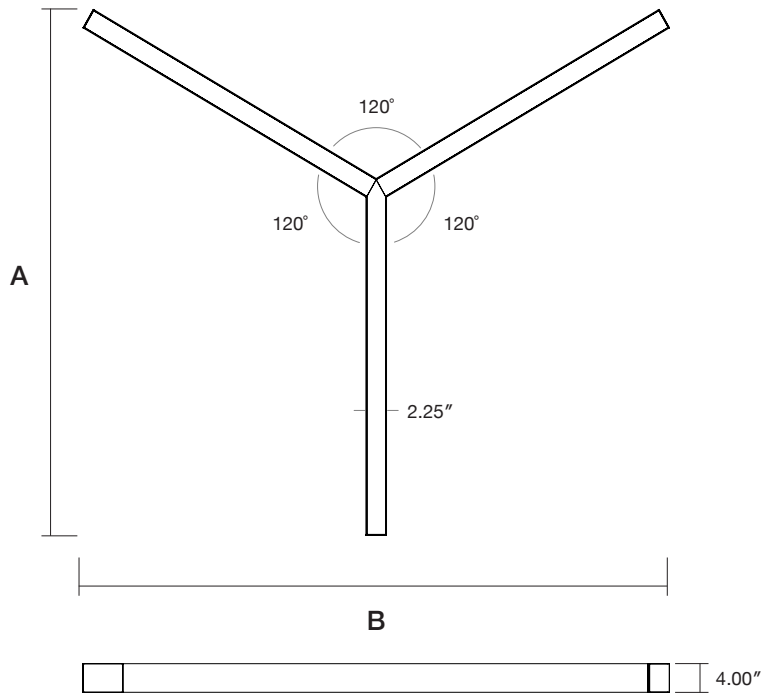

Sample: DTL Y 120 - 3FT x 2FT - D 500 - I 500 - 90 - 4K - U - FR - GRY - AC - DIMOFF - N - 1 - N - N - G - 6 - WH

LED

L90 > 70,000
 Samsung 301 3 McAdam Binning
 4000K 120 Lm/W
 3500K 98%
 3000K 96%
 90 CRI 85%

Performance

Model	Lm/W
4000K	120 Lm/W
3500K	116 Lm/W
3000K	112 Lm/W

Measurements

MODEL	A	B
3 x 2FT	37.49"	43.28"
3 x 3FT	55.49"	64.06"
4 x 3FT	73.49"	84.85"

Mounting

MODEL	A	B
3 x 2FT	22.50"	38.97"
3 x 3FT	31.95"	59.76"
3 x 4FT	46.50"	80.54"