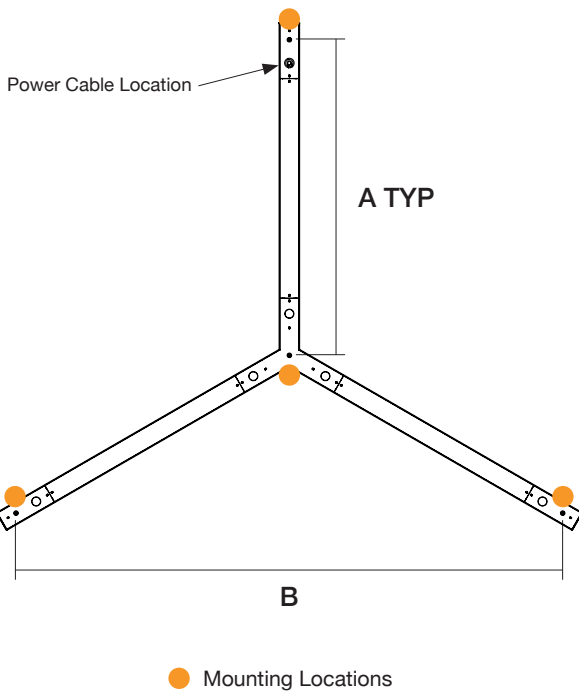

Sample: DTL Y 120 - 3FT x 2FT - D 500 - I 500 - 90 - 4K - U - FR - GRY - AC - DIMOFF - N - 1 - N - N - G - 6 - WH

LED

L90 > 70,000
 Samsung 301 3 McAdam Binning
 4000K 120 Lm/W
 3500K 98%
 3000K 96%
 90 CRI 85%

Performance

Model	Lm/W
4000K	120 Lm/W
3500K	116 Lm/W
3000K	112 Lm/W

Measurements

MODEL	A	B
3 x 2FT	37.49"	43.28"
3 x 3FT	55.49"	64.06"
4 x 3FT	73.49"	84.85"

Mounting

MODEL	A	B
3 x 2FT	22.50"	38.97"
3 x 3FT	31.95"	59.76"
3 x 4FT	46.50"	80.54"