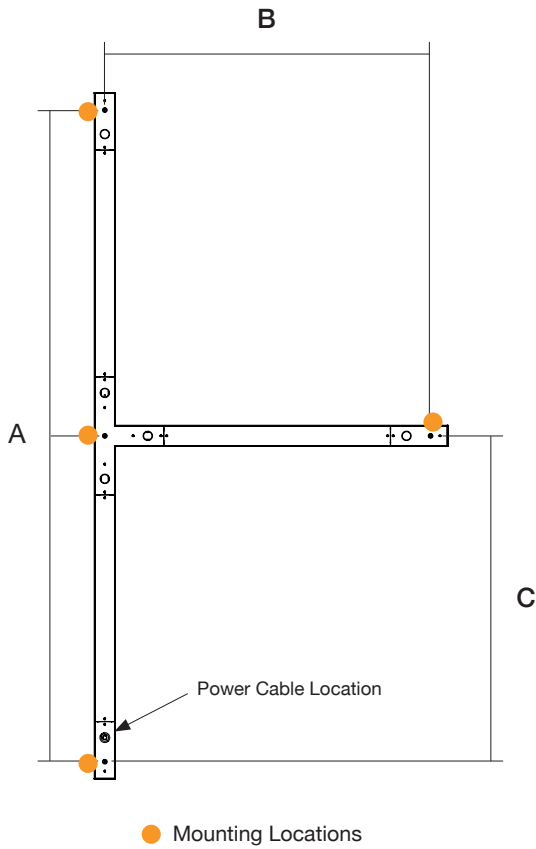

Date: _____ Fixture: _____

QTY: _____ Project: _____

Thinline T 90

Suspended Direct-Indirect

Architectural luminaire. 90° T Shaped light fixture. Pendant mounting. Direct-Indirect distribution. Available in 3 sizes. 2.25" wide. Multiple finishes. Designed and manufactured in North America. 10 Year Warranty.

Performance

Model	Lm/W
4000K	120 Lm/W
3500K	116 Lm/W
3000K	112 Lm/W

Dimensions

MODEL	A	B	C
4FT x 2FT	48.71"	25.48"	25.48"
6FT x 3FT	72.71"	37.48"	37.48"
8FT x 4FT	96.71"	49.48"	49.48"

Mounting

MODEL	A	B	C
4FT x 2FT	45.00"	22.50"	22.50"
6FT x 3FT	69.00"	34.50"	34.50"
8FT x 4FT	93.00"	46.50"	46.50"