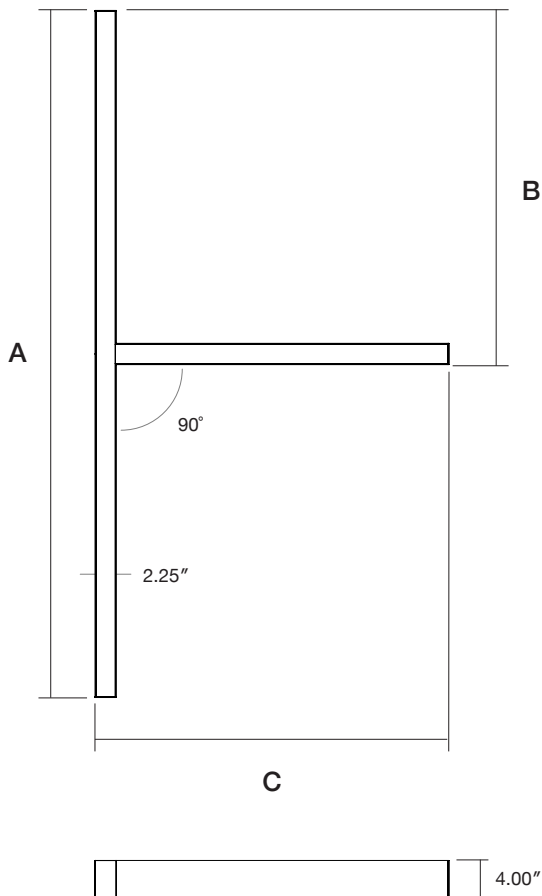

Date: _____ Fixture: _____

QTY: _____ Project: _____

Thinline T 90

Suspended Direct-Indirect

Architectural luminaire. 90° T Shaped light fixture. Pendant mounting. Direct-Indirect distribution. Available in 3 sizes. 2.25" wide. Multiple finishes. Designed and manufactured in North America. 10 Year Warranty.

Ordering Options

Model	Size	Direct Lm/ft	Indirect Lm/ft	CRI	Color Temp	Voltage	Direct Lens
DTL T 90	4FT x 2FT	D 250	I 250	80	27K 2700K	U 120/277V	FR Frosted
	6FT x 3FT	D 500	I 500	90	3K 3000K	H 347V	FRREG Frosted Regressed
	8FT x 4FT	D 750	I 750		35K 3500K		
		D 1000	I 1000		4K 4000K		
		D _____ I _____ (custom up to 1200)			5K 5000K		
	Custom Sizes Available - Please Consult Factory						

Sample: DTL T 90 - 4FT x 2FT - D 500 - I 500 - 90 - 4K - U - FR - GRY - AC - DIMOFF - N - 1 - N - N - G - 6 - WH

LED

L90 > 70,000
 Samsung 301 3 McAdam Binning
 4000K 120 Lm/W
 3500K 98%
 3000K 96%
 90 CRI 85%

Performance

Model	Lm/W
4000K	120 Lm/W
3500K	116 Lm/W
3000K	112 Lm/W

Dimensions

MODEL	A	B	C
4FT x 2FT	48.71"	25.48"	25.48"
6FT x 3FT	72.71"	37.48"	37.48"
8FT x 4FT	96.71"	49.48"	49.48"

Mounting

MODEL	A	B	C
4FT x 2FT	45.00"	22.50"	22.50"
6FT x 3FT	69.00"	34.50"	34.50"
8FT x 4FT	93.00"	46.50"	46.50"