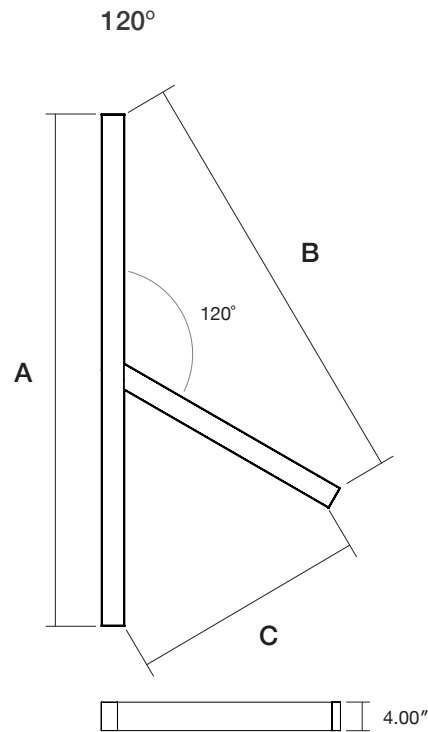

Date: _____ Fixture: _____

QTY: _____ Project: _____

Thinline T 60-120

Suspended Direct-Indirect

Architectural luminaire. 60° and 120° T Shaped light fixture. Pendant mounting. Direct-Indirect distribution. Available in 3 sizes. 2.25" wide. Multiple finishes. Designed and manufactured in North America. 10 Year Warranty.

Ordering Options

Model	Size	Direct Lm/ft	Indirect Lm/ft	CRI	Color Temp	Voltage	Direct Lens
DTL T 60	4FT x 2FT	D 250	I 250	80	27K 2700K	U 120/277V	FR Frosted
DTL T 120	6FT x 3FT	D 500	I 500	90	3K 3000K	H 347V	FRREG Frosted Regressed
	8FT x 4FT	D 750	I 750		35K 3500K		
	Custom Sizes Available - Please Consult Factory	D 1000	I 1000		4K 4000K		
		D _____	I _____		5K 5000K		
		(custom up to 1200)	(custom up to 1200)				

Sample: DTL T 120 - 4FT x 2FT - D 500 - I 500 - 90 - 4K - U - FR - GRY - AC - DIMOFF - N - 1 - N - N - G - 6 - WH

LED

L90 > 70,000
 Samsung 301 3 McAdam Binning
 4000K 120 Lm/W
 3500K 98%
 3000K 96%
 90 CRI 85%

Performance

Model	Lm/W
4000K	120 Lm/W
3500K	116 Lm/W
3000K	112 Lm/W

Dimensions

MODEL	A	B	C
4FT x 2FT	48.71"	22.42"	41.05"
6FT x 3FT	72.71"	34.42"	61.84"
8FT x 4FT	96.71"	50.27"	84.85"

Mounting

MODEL	A	B	C
4FT x 2FT	45.00"	22.50"	38.97"
6FT x 3FT	69.00"	34.50"	59.76"
8FT x 4FT	93.00"	46.50"	80.54"