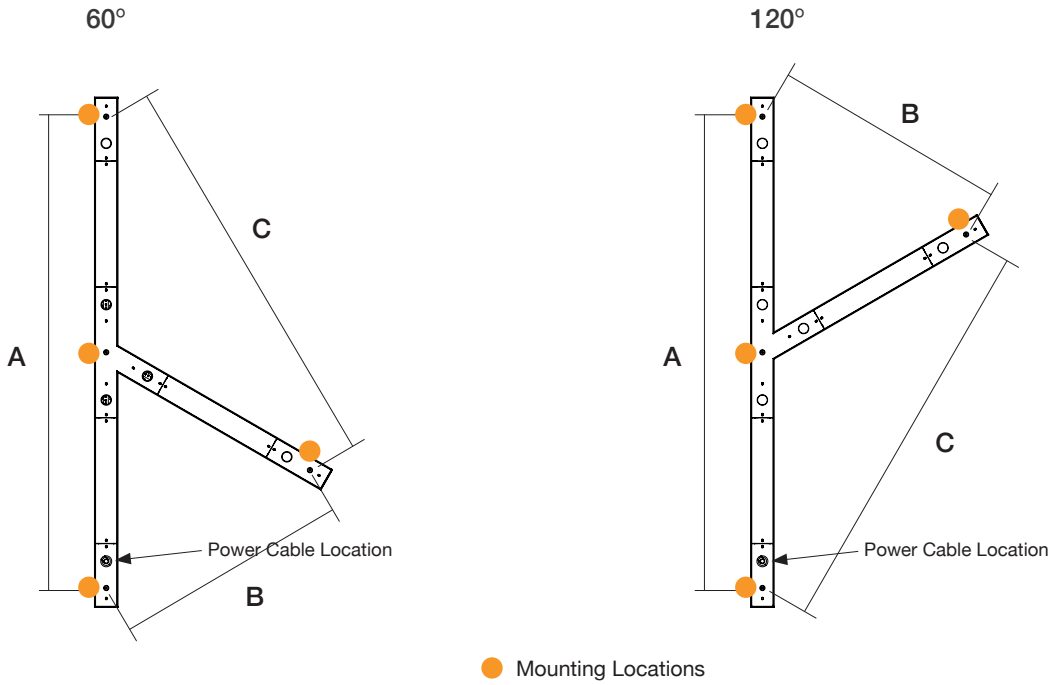

Performance

Model	Lm/W
4000K	120 Lm/W
3500K	116 Lm/W
3000K	112 Lm/W

Dimensions

MODEL	A	B	C
4FT x 2FT	48.71"	22.42"	41.05"
6FT x 3FT	72.71"	34.42"	61.84"
8FT x 4FT	96.71"	50.27"	84.85"

Mounting

MODEL	A	B	C
4FT x 2FT	45.00"	22.50"	38.97"
6FT x 3FT	69.00"	34.50"	59.76"
8FT x 4FT	93.00"	46.50"	80.54"