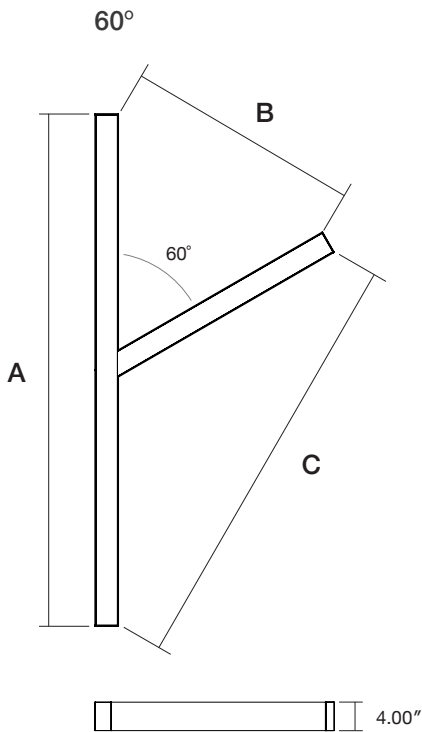

Date: _____ Fixture: _____

QTY: _____ Project: _____

Thinline T 60-120

Suspended Direct-Indirect

Architectural luminaire. 60° and 120° T Shaped light fixture. Pendant mounting. Direct-Indirect distribution. Available in 3 sizes. 2.25" wide. Multiple finishes. Designed and manufactured in North America. 10 Year Warranty.

Ordering Options

Model	Size	Direct Lm/ft	Indirect Lm/ft	CRI	Color Temp	Voltage	Direct Lens
DTL T 60	4FT x 2FT	D 250	I 250	80	27K 2700K	U 120/277V	FR Frosted
DTL T 120	6FT x 3FT	D 500	I 500	90	3K 3000K	H 347V	FRREG Frosted Regressed
	8FT x 4FT	D 750	I 750		35K 3500K		
	Custom Sizes Available - Please Consult Factory	D 1000	I 1000		4K 4000K		
		D _____	I _____		5K 5000K		
		(custom up to 1200)	(custom up to 1200)				

Sample: DTL T 120 - 4FT x 2FT - D 500 - I 500 - 90 - 4K - U - FR - GRY - AC - DIMOFF - N - 1 - N - N - G - 6 - WH

LED

L90 > 70,000
 Samsung 301 3 McAdam Binning
 4000K 120 Lm/W
 3500K 98%
 3000K 96%
 90 CRI 85%

Performance

Model	Lm/W
4000K	120 Lm/W
3500K	116 Lm/W
3000K	112 Lm/W

Dimensions

MODEL	A	B	C
4FT x 2FT	48.71"	22.42"	41.05"
6FT x 3FT	72.71"	34.42"	61.84"
8FT x 4FT	96.71"	50.27"	84.85"

Mounting

MODEL	A	B	C
4FT x 2FT	45.00"	22.50"	38.97"
6FT x 3FT	69.00"	34.50"	59.76"
8FT x 4FT	93.00"	46.50"	80.54"