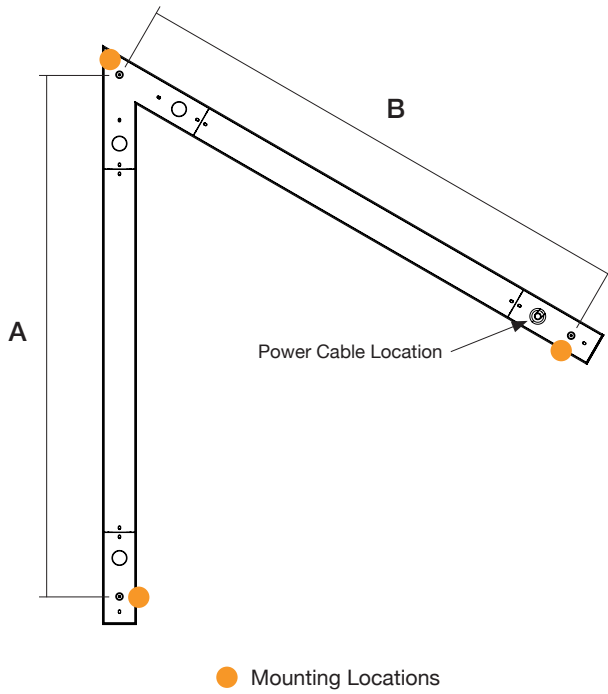

Performance

Model	Lm/W
4000K	120 Lm/W
3500K	116 Lm/W
3000K	112 Lm/W

Dimensions

MODEL	A	B
2FT x 2FT	26.30"	26.30"
3FT x 3FT	38.30"	38.30"
4FT x 4FT	50.30"	50.30"

Mounting

MODEL	A	B
2FT x 2FT	22.50"	22.50"
3FT x 3FT	34.50"	34.50"
4FT x 4FT	46.50"	46.50"