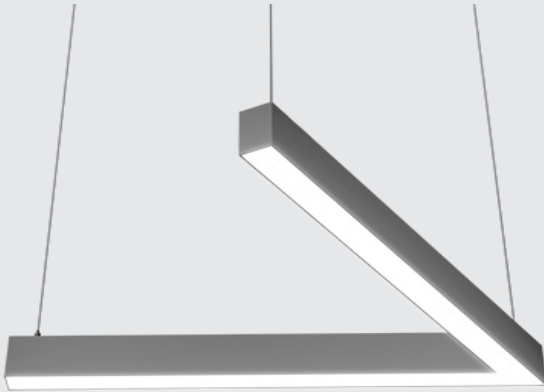

Date: _____ Fixture: _____

QTY: _____ Project: _____

Thinline L 60

Suspended Direct-Indirect

Architectural luminaire. 60° L Shaped light fixture. Pendant mounting. Direct-Indirect distribution. Available in 3 sizes. 2.25" wide. Multiple finishes. Designed and manufactured in North America. 10 Year Warranty.

Ordering Options

Model	Size	Direct Lm/ft	Indirect Lm/ft	CRI	Color Temp	Voltage	Direct Lens
DTL L 60	2FT x 2FT	D 250	I 250	80	27K 2700K	U 120/277V	FR Frosted
	3FT x 3FT	D 500	I 500	90	3K 3000K	H 347V	FRREG Frosted Regressed
	4FT x 4FT	D 750	I 750		35K 3500K		
		D 1000	I 1000		4K 4000K		
		D _____	I _____		5K 5000K		
	Custom Sizes Available - Please Consult Factory	(custom up to 1200)	(custom up to 1200)				