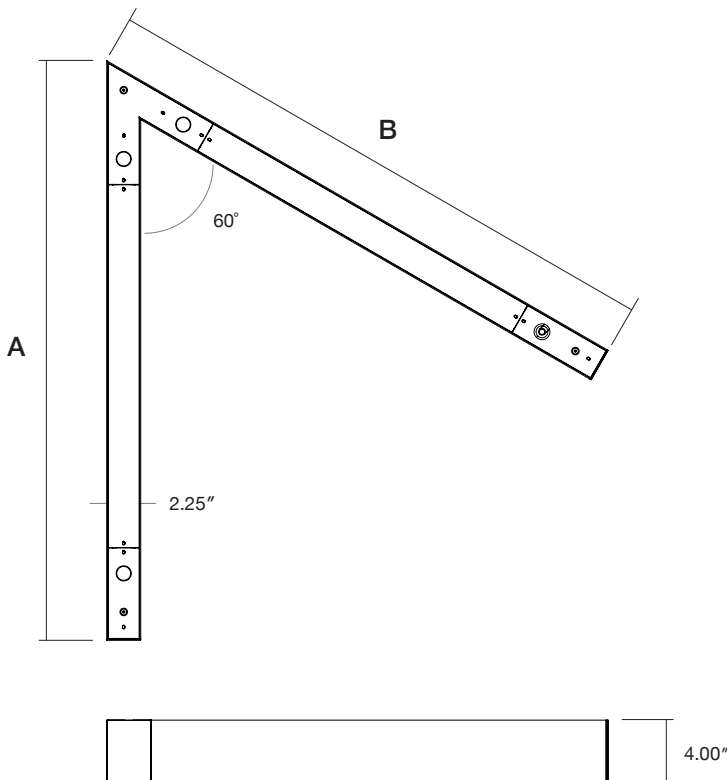

Performance

Model	Lm/W
4000K	120 Lm/W
3500K	116 Lm/W
3000K	112 Lm/W

Dimensions

MODEL	A	B
2FT x 2FT	26.30"	26.30"
3FT x 3FT	38.30"	38.30"
4FT x 4FT	50.30"	50.30"

Mounting

MODEL	A	B
2FT x 2FT	22.50"	22.50"
3FT x 3FT	34.50"	34.50"
4FT x 4FT	46.50"	46.50"