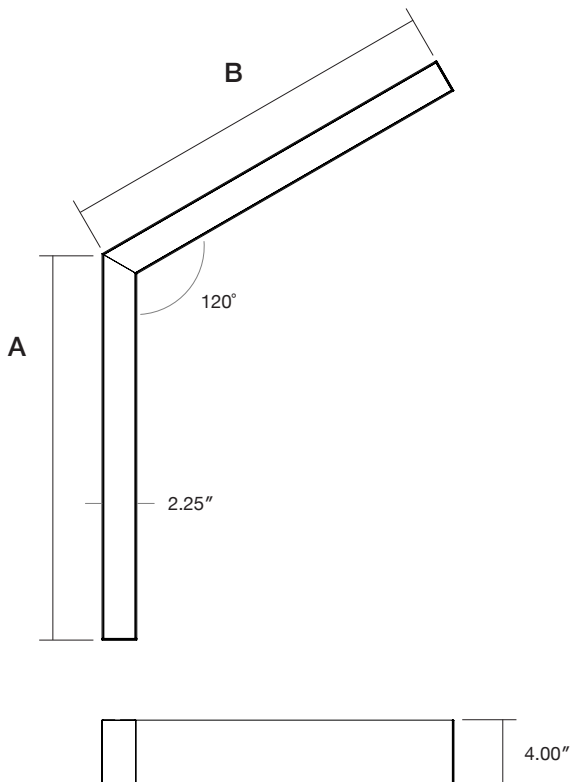

Sample: DTL L 120 - 4FT x 4FT - D 500 - I 500 - 90 - 4K - U - FR - GRY - AC - DIMOFF - N - 1 - N - N - G - 6 - WH

LED

L90 > 70,000
 Samsung 301 3 McAdam Binning
 4000K 120 Lm/W
 3500K 98%
 3000K 96%
 90 CRI 85%

Performance

Model	Lm/W
4000K	120 Lm/W
3500K	116 Lm/W
3000K	112 Lm/W

Dimensions

MODEL	A	B
2FT x 2FT	26.30"	26.30"
3FT x 3FT	38.30"	38.30"
4FT x 4FT	50.30"	50.30"

Mounting

MODEL	A	B
2FT x 2FT	22.50"	22.50"
3FT x 3FT	34.50"	34.50"
4FT x 4FT	46.50"	46.50"