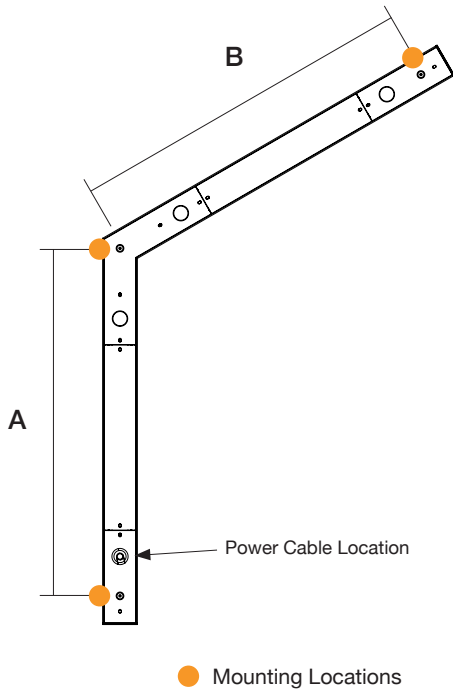

Performance

Model	Lm/W
4000K	120 Lm/W
3500K	116 Lm/W
3000K	112 Lm/W

Dimensions

MODEL	A	B
2FT x 2FT	26.30"	26.30"
3FT x 3FT	38.30"	38.30"
4FT x 4FT	50.30"	50.30"

Mounting

MODEL	A	B
2FT x 2FT	22.50"	22.50"
3FT x 3FT	34.50"	34.50"
4FT x 4FT	46.50"	46.50"