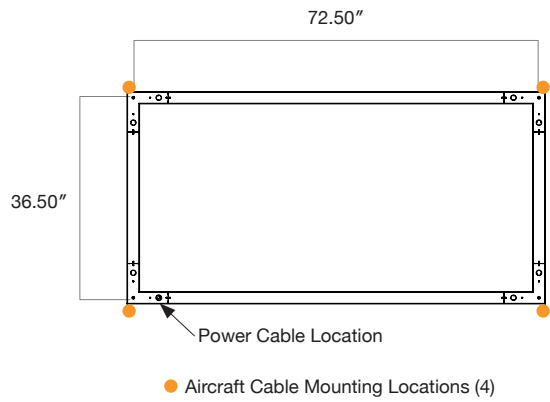

Sample: DTL RECT - 4FT x 2FT - D500 - 90 - 4K - U - FR - GRY - AC - DIMOFF - N - 1 - N - N - G - 6 - WH

LED

L90 > 70,000
 Samsung 301 3 McAdam Binning
 4000K 120 Lm/W
 3500K 98%
 3000K 96%
 90 CRI 85%

Measurements

4FT x 2FT

6FT x 3FT

8FT x 4FT

Mounting

4FT x 2FT

6FT x 3FT

8FT x 4FT

Finish Options