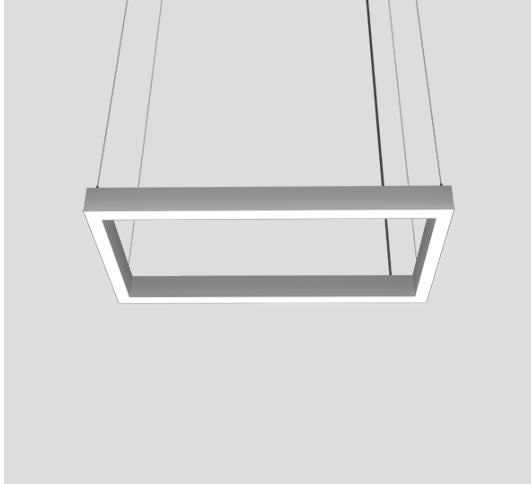

DATE: FIXTURE:
 QTY: PROJECT:

Thinline Rectangle

Suspended Direct

Architectural luminaire. Rectangular shaped design. Pendant mounting. 3 size options. 2.25" wide. Multiple finishes. Designed and manufactured in North America. 10 Year Warranty.

Performance

Model	Lm/W
4000K	120 Lm/W
3500K	116 Lm/W
3000K	112 Lm/W

Ordering Options

Model	Size	Direct Lumens/ft	CRI	Color Temp	Voltage	Lens
DTL RECT	4FT x 2FT 6FT x 3FT 8FT x 4FT Custom Sizes Available - Please Consult Factory	D 250 D 500 D 750 D 1000 D _____ (custom up to 1200)	80 90	27K 2700K 3K 3000K 35K 3500K 4K 4000K 5K 5000K	U 120/277V H 347V	FR Frosted FRREG Frosted Regressed .5 FR DROP .5" Frosted Drop Lens 1.5 FR DROP 1.5" Frosted Drop Lens LVR Louver Lens
DTL RECT	<input type="text"/>	<input type="text"/>	<input type="text"/>	<input type="text"/>	<input type="text"/>	<input type="text"/>

Sample: DTL RECT - 4FT x 2FT - D500 - 90 - 4K - U - FR - GRY - AC - DIMOFF - N - 1 - N - N - G - 6 - WH

LED

L90 > 70,000
 Samsung 301 3 McAdam Binning
 4000K 120 Lm/W
 3500K 98%
 3000K 96%
 90 CRI 85%

Measurements