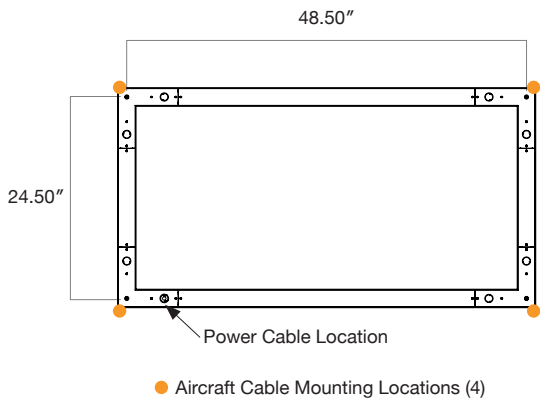

Sample: DTL RECT - 4FT x 2FT - D500 - 90 - 4K - U - FR - GRY - AC - DIMOFF - N - 1 - N - N - G - 6 - WH

LED

L90 > 70,000
 Samsung 301 3 McAdam Binning
 4000K 120 Lm/W
 3500K 98%
 3000K 96%
 90 CRI 85%

Measurements

4FT x 2FT

6FT x 3FT

8FT x 4FT

Mounting

4FT x 2FT

6FT x 3FT

8FT x 4FT

Finish Options