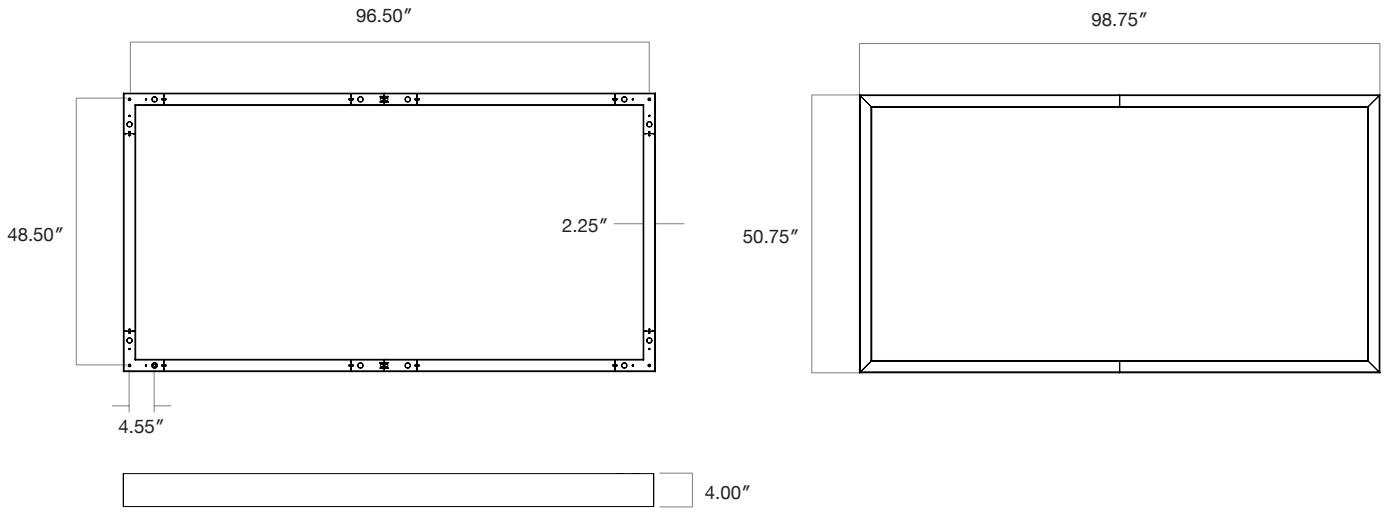

Sample: DTL RECT - 4FT x 2FT - D500 - 90 - 4K - U - FR - GRY - AC - DIMOFF - N - 1 - N - N - G - 6 - WH

LED

L90 > 70,000
 Samsung 301 3 McAdam Binning
 4000K 120 Lm/W
 3500K 98%
 3000K 96%
 90 CRI 85%

Measurements

4FT x 2FT

6FT x 3FT

8FT x 4FT

Mounting

4FT x 2FT

6FT x 3FT

8FT x 4FT

Finish Options