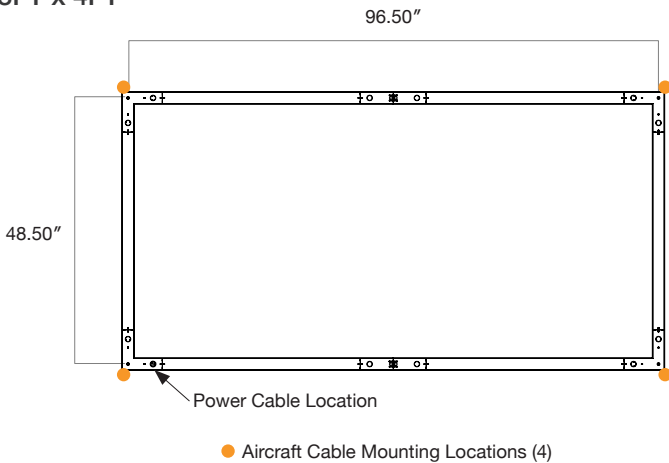

Sample: DTL RECT - 4FT x 2FT - D500 - 90 - 4K - U - FR - GRY - AC - DIMOFF - N - 1 - N - N - G - 6 - WH

LED

L90 > 70,000
 Samsung 301 3 McAdam Binning
 4000K 120 Lm/W
 3500K 98%
 3000K 96%
 90 CRI 85%

Measurements

4FT x 2FT

6FT x 3FT

8FT x 4FT

Mounting

4FT x 2FT

6FT x 3FT

8FT x 4FT

Finish Options