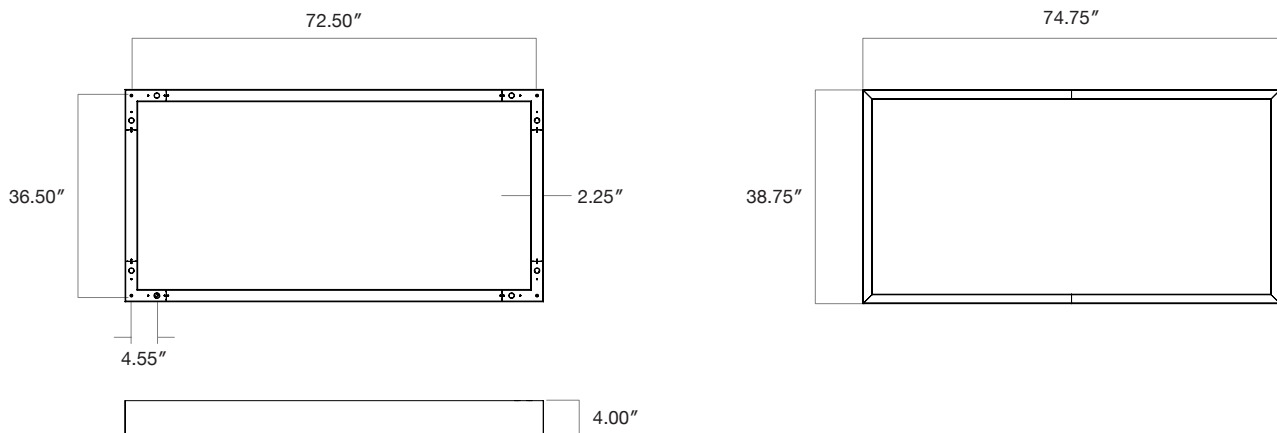

Sample: DTL RECT - 4FT x 2FT - D500 - 90 - 4K - U - FR - GRY - AC - DIMOFF - N - 1 - N - N - G - 6 - WH

LED

L90 > 70,000
 Samsung 301 3 McAdam Binning
 4000K 120 Lm/W
 3500K 98%
 3000K 96%
 90 CRI 85%

Measurements

4FT x 2FT

6FT x 3FT

8FT x 4FT

Mounting

4FT x 2FT

6FT x 3FT

8FT x 4FT

Finish Options