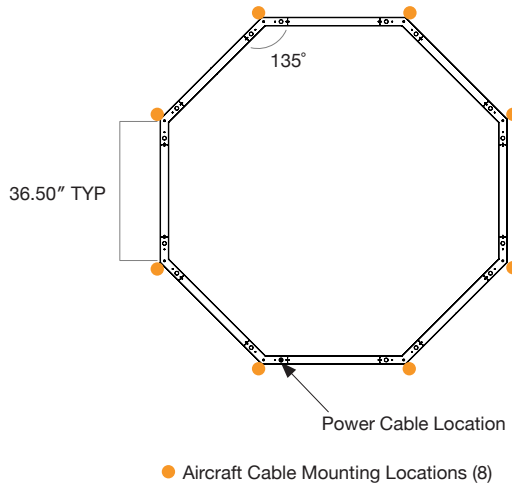

Sample: DTL OCTA - 8 x 2FT - D500 - 90 - 4K - U - FR - GRY - AC - DIMOFF - N - 1 - N - N - G - 6 - WH

LED

L90 > 70,000
 Samsung 301 3 McAdam Binning
 4000K 120 Lm/W
 3500K 98%
 3000K 96%
 90 CRI 85%

Measurements

8x2FT

8x3FT

8x4FT

Mounting

8x2FT

8x3FT

Mounting

8x4FT