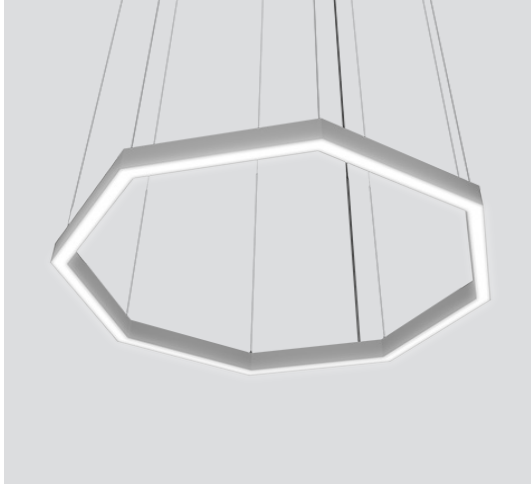

DATE: FIXTURE:
 QTY: PROJECT:

Thinline Octagon

Suspended Direct

Architectural luminaire. Octagonal shaped design. Pendant mounting. Available in 3 sizes. 2.25" wide. Multiple finishes. Designed and manufactured in North America. 10 Year Warranty.

Performance

Model	Lm/W
4000K	120 Lm/W
3500K	116 Lm/W
3000K	112 Lm/W

Ordering Options

Model	Size	Direct Lumens/ft	CRI	Color Temp	Voltage	Lens
DTL OCTA	8 x 2FT 8 x 3FT 8 x 4FT Custom Sizes Available - Please Consult Factory	D 250 D 500 D 750 D 1000 D _____ (custom up to 1200)	80 90	27K 2700K 3K 3000K 35K 3500K 4K 4000K 5K 5000K	U 120/277V H 347V	FR Frosted FRREG Frosted Regressed .5 FR DROP .5" Frosted Drop Lens 1.5 FR DROP 1.5" Frosted Drop Lens LVR Louver Lens
DTL OCTA	<input type="text"/>	<input type="text"/>	<input type="text"/>	<input type="text"/>	<input type="text"/>	<input type="text"/>