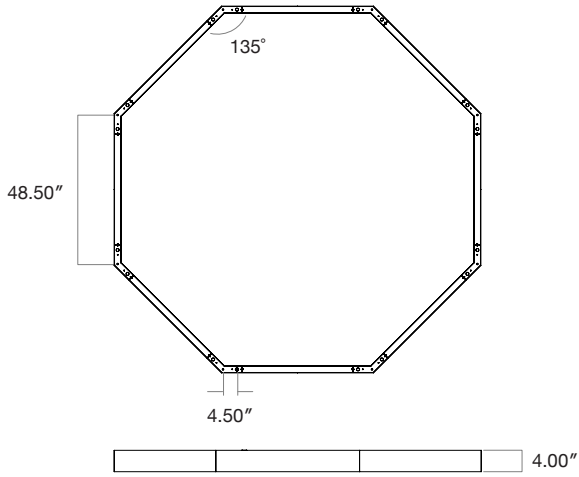

Sample: DTL OCTA - 8 x 2FT - D500 - 90 - 4K - U - FR - GRY - AC - DIMOFF - N - 1 - N - N - G - 6 - WH

LED

L90 > 70,000
 Samsung 301 3 McAdam Binning
 4000K 120 Lm/W
 3500K 98%
 3000K 96%
 90 CRI 85%

Measurements

8x2FT

8x3FT

8x4FT

Mounting

8x2FT

8x3FT

Mounting

8x4FT