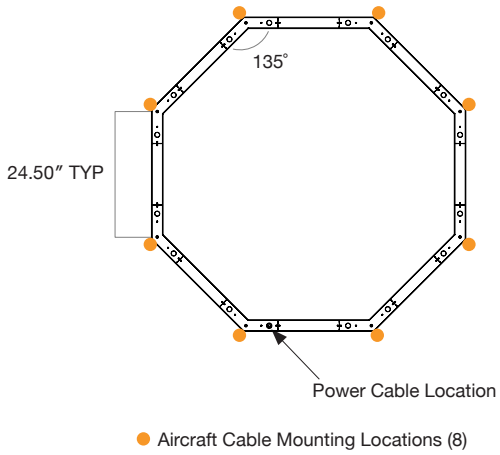

Sample: DTL OCTA - 8 x 2FT - D500 - 90 - 4K - U - FR - GRY - AC - DIMOFF - N - 1 - N - N - G - 6 - WH

LED

L90 > 70,000
 Samsung 301 3 McAdam Binning
 4000K 120 Lm/W
 3500K 98%
 3000K 96%
 90 CRI 85%

Measurements

8x2FT

8x3FT

8x4FT

Mounting

8x2FT

8x3FT

Mounting

8x4FT