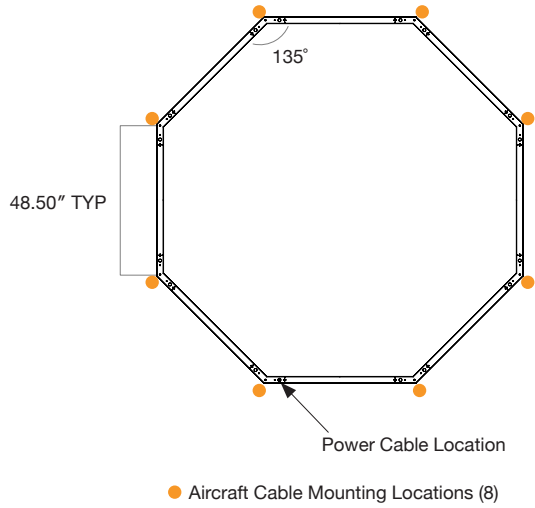

Sample: DTL OCTA - 8 x 2FT - D500 - 90 - 4K - U - FR - GRY - AC - DIMOFF - N - 1 - N - N - G - 6 - WH

LED

L90 > 70,000
 Samsung 301 3 McAdam Binning
 4000K 120 Lm/W
 3500K 98%
 3000K 96%
 90 CRI 85%

Measurements

8x2FT

8x3FT

8x4FT

Mounting

8x2FT

8x3FT

Mounting

8x4FT