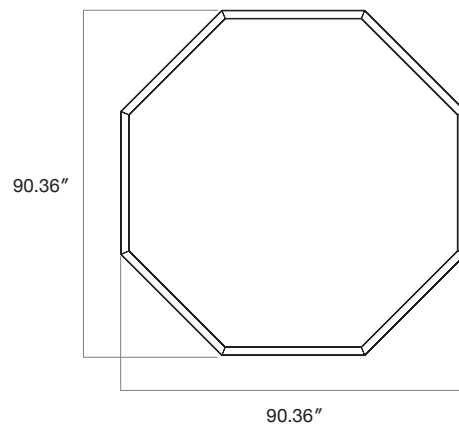

LED

L90 > 70,000
Samsung 301 3 McAdam Binning
4000K 120 Lm/W
3500K 98%
3000K 96%
90 CRI 85%

Measurements

8x2FT

8x3FT