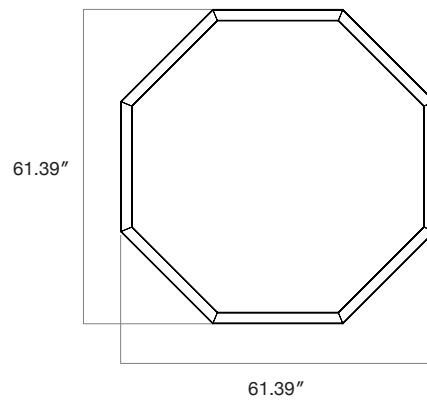

LED

L90 > 70,000
Samsung 301 3 McAdam Binning
4000K 120 Lm/W
3500K 98%
3000K 96%
90 CRI 85%

Measurements

8x2FT