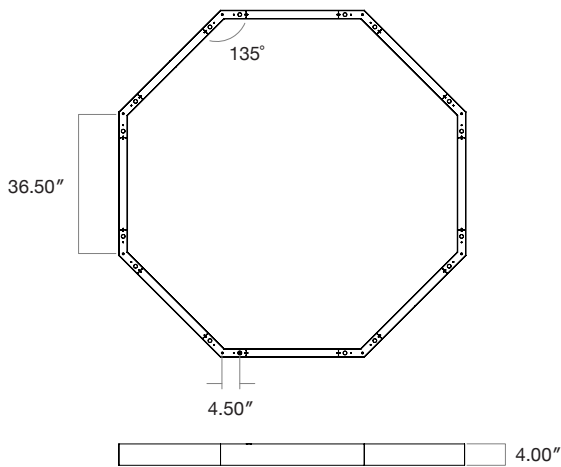

Sample: DTL OCTA - 8 x 2FT - D500 - 90 - 4K - U - FR - GRY - AC - DIMOFF - N - 1 - N - N - G - 6 - WH

LED

L90 > 70,000
 Samsung 301 3 McAdam Binning
 4000K 120 Lm/W
 3500K 98%
 3000K 96%
 90 CRI 85%

Measurements

8x2FT

8x3FT

8x4FT

Mounting

8x2FT

8x3FT

Mounting

8x4FT