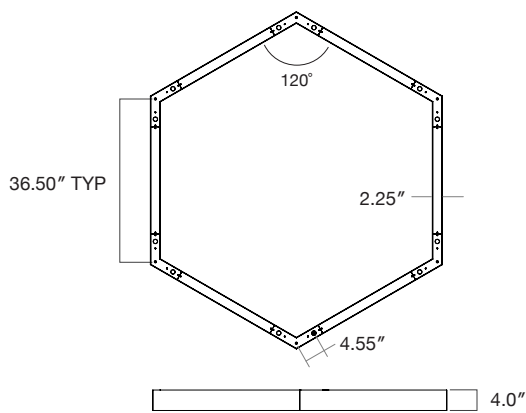

Sample: DTL HEX - 6 x 2FT - D500 - 90 - 4K - U - FR - GRY - AC - DIMOFF - N - 1 - N - N - G - 6 - WH

LED

L90 > 70,000
 Samsung 301 3 McAdam Binning
 4000K 120 Lm/W
 3500K 98%
 3000K 96%
 90 CRI 85%

Measurements

Hex 6x2FT

Hex 6x3FT

Hex 6x4FT

Mounting

Hex 6x2FT

Hex 6x3FT

Hex 6x4FT

Finish Options