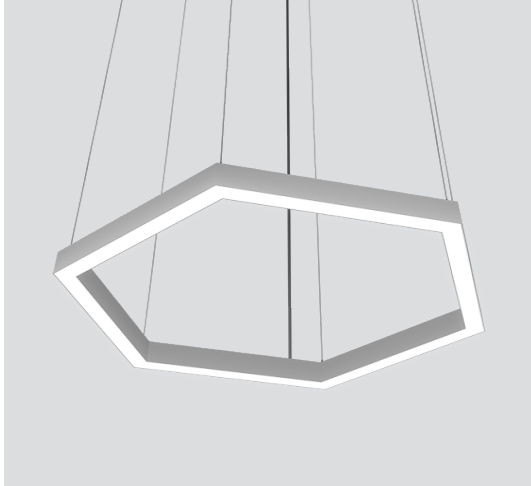

DATE: FIXTURE:
 QTY: PROJECT:

Thinline Hexagon

Suspended Direct

Architectural luminaire. Hexagonal shaped design. Pendant mounting. Available in 3 sizes. 2.25" wide. Multiple finishes. Designed and manufactured in North America. 10 Year Warranty.

Performance

Model	Lm/W
4000K	120 Lm/W
3500K	116 Lm/W
3000K	112 Lm/W

Ordering Options

Model	Size	Direct Lumens/ft	CRI	Color Temp	Voltage	Lens
DTL HEX	6 x 2FT 6 x 3FT 6 x 4FT Custom Sizes Available - Please Consult Factory	D 250 D 500 D 750 D 1000 D _____ (custom up to 1200)	80 90	27K 2700K 3K 3000K 35K 3500K 4K 4000K 5K 5000K	U 120/277V H 347V	FR Frosted FRREG Frosted Regressed .5 FR DROP .5" Frosted Drop Lens 1.5 FR DROP 1.5" Frosted Drop Lens LVR Louver Lens
DTL HEX	<input type="text"/>	<input type="text"/>	<input type="text"/>	<input type="text"/>	<input type="text"/>	<input type="text"/>