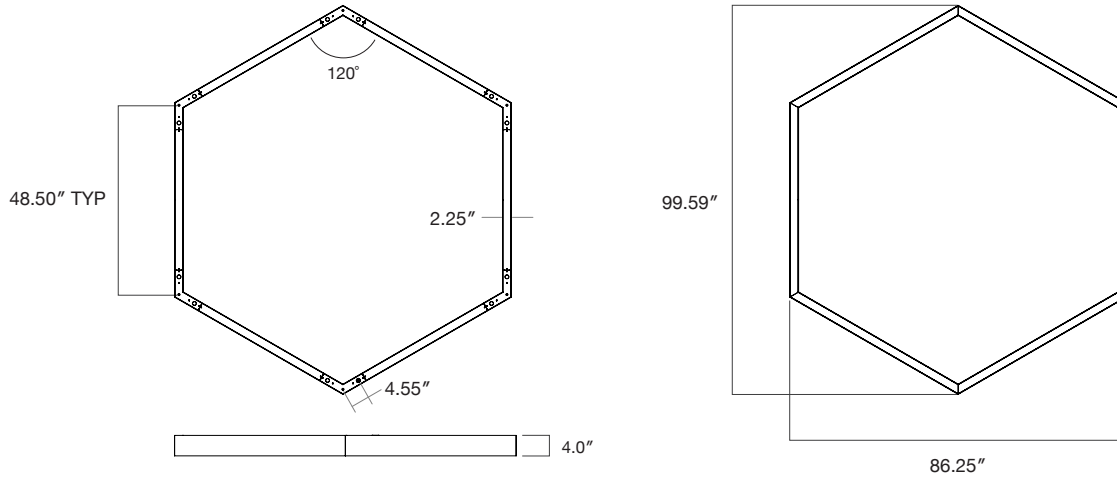

Sample: DTL HEX - 6 x 2FT - D500 - 90 - 4K - U - FR - GRY - AC - DIMOFF - N - 1 - N - N - G - 6 - WH

LED

L90 > 70,000
 Samsung 301 3 McAdam Binning
 4000K 120 Lm/W
 3500K 98%
 3000K 96%
 90 CRI 85%

Measurements

Hex 6x2FT

Hex 6x3FT

Hex 6x4FT

Mounting

Hex 6x2FT

Hex 6x3FT

Hex 6x4FT

Finish Options