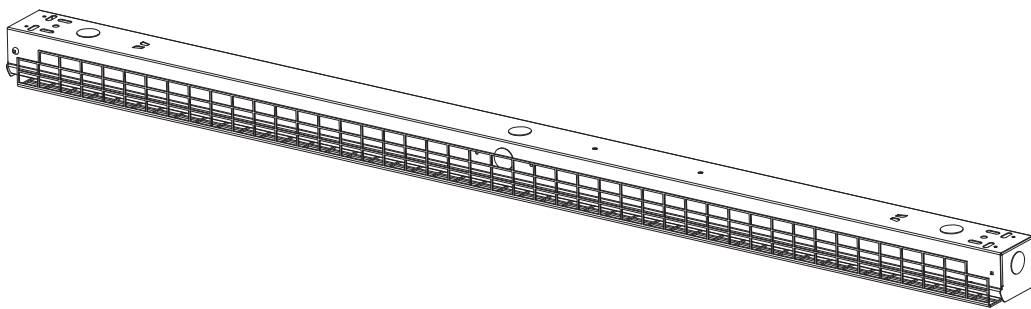

Wire Guard Option