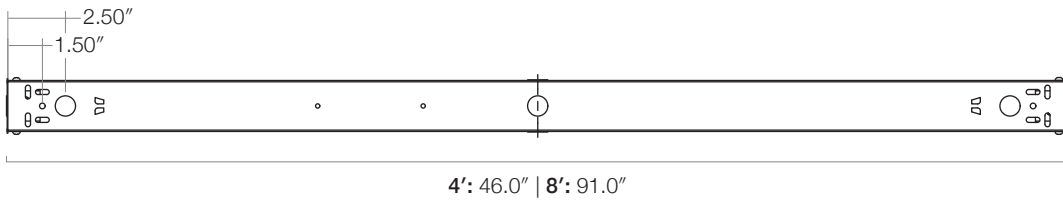

## Linear

LED Luminaire. 4' and 8' length options. Steel construction. High impact acrylic lens. Wall mountable option. Screw in LED pan single ground screw for easy installation. Enclosed lens prevents penetration of dust, insects, and other debris into the lamp compartment. Dry and Damp rated. Designed and manufactured in North America. 10 Year Warranty.

### Dimensions