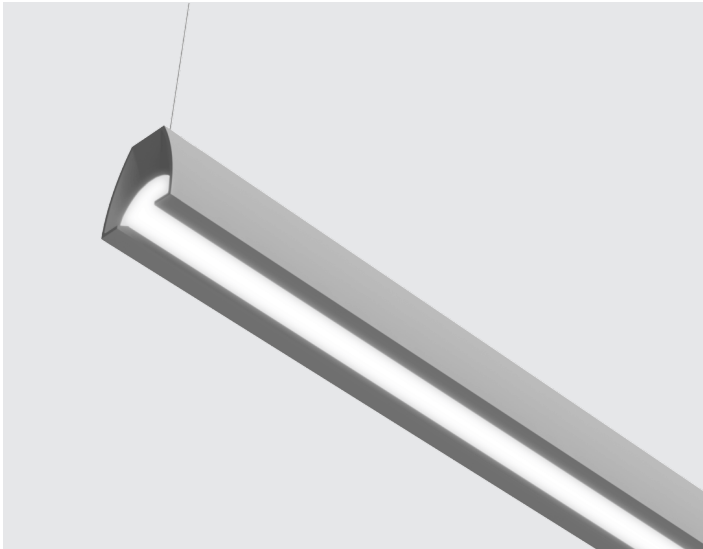

10[★]
WARRANTY

DATE	FIXTURE	QTY	PROJECT

Thinline Arch

Pendant Mounting
Direct | Direct-Indirect

Architectural luminaire. Contemporary design. Aluminum housing. Direct and Direct - Indirect options. 4, 6, and 8 foot length options. Frosted lens. Standard Grey, white and black finishes. Custom finishes available. Designed and manufactured in North America. 10 Year Warranty.

ORDERING GUIDE

MODEL	LENGTH	DIRECT: WATTS/FT	INDIRECT: WATTS/FT	COLOR TEMP	VOLTAGE	LENS OPTIONS
DTL	4'	2.5	2.5	27K	U H 120/277V 347V	FR Frosted
	6'	3.5	3.5	3K 3000K		
	8'	5	5	35K 3500K		
	7.5	7.5	4K 4000K			
	10	10	5K 5000K			
DTL						FR