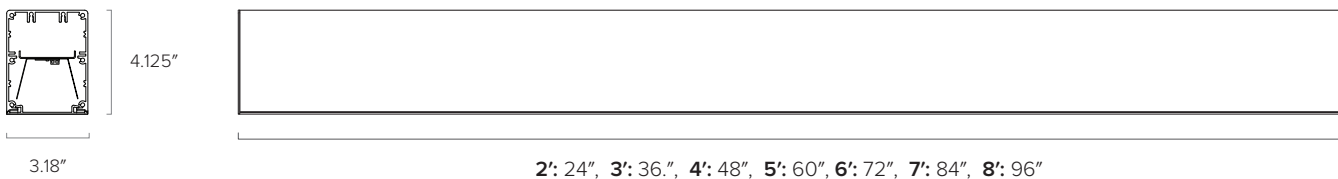

LED

L90 > 70,000
 Samsung 301 3 McAdam Binning
 4000K 120 Lm/W
 3500K 98%
 3000K 96%
 90 CRI 85%

Lens

Frosted Flat

Mounting

Measurements

Finishes

Standard Finishes