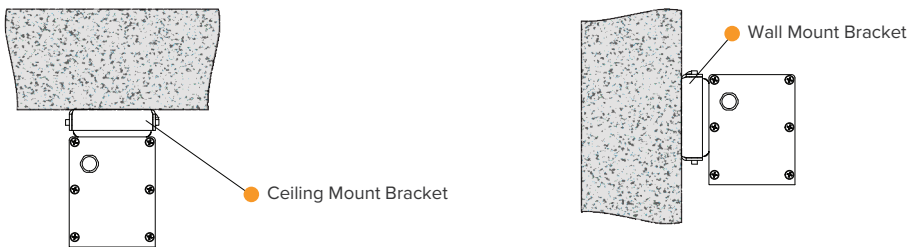

LED

L90 > 70,000
 Samsung 301 3 McAdam Binning
 4000K 120 Lm/W
 3500K 98%
 3000K 96%
 90 CRI 85%

Lens

Frosted Flat

Mounting

Measurements

Finishes

Standard Finishes