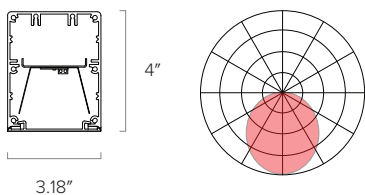

LED

L90 > 70,000
Samsung 301 3 McAdam Binning
4000K 120 Lm/W
3500K 98%
3000K 96%
90 CRI 85%

Lens