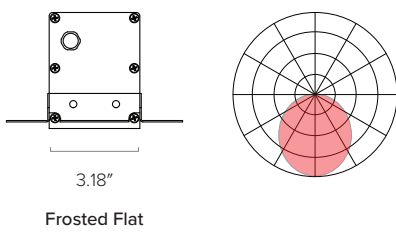

LED

L90 > 70,000

Samsung 301 3 McAdam Binning

4000K 120 Lm/W

3500K 98%

3000K 96%

90 CRI 85%

Lens