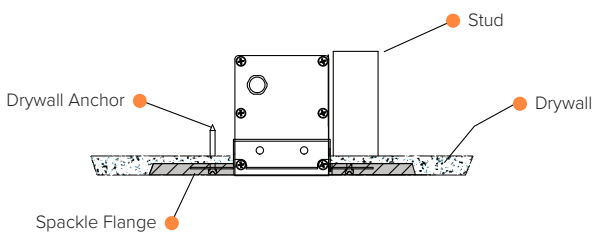

4000K 120 Lm/W

3500K 98%

3000K 96%

90 CRI 85%

Lens

Mounting - Drywall

Measurements