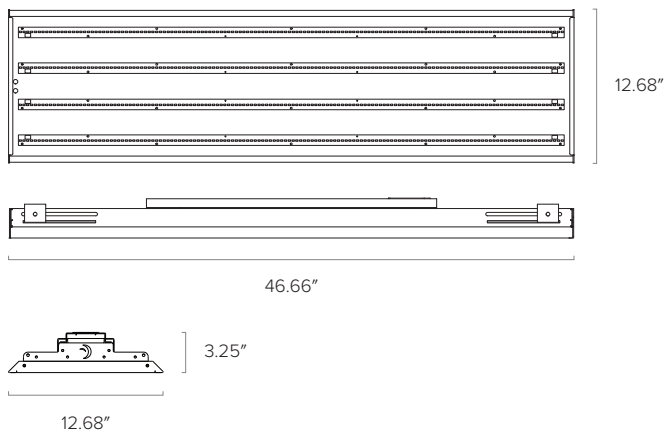

Model: Airflex 2	Watts	Lm/W	Lumens	Model: Airflex 4	Watts	Lm/W	Lumens
Airflex 2 80	80	144	11,331	Airflex 4 80	80	156.7	12,348
Airflex 2 110	105	142	14,910	Airflex 4 110	105	151	15,845
Airflex 2 135	135	146.5	19,837	Airflex 4 135	135	147	19,854
				Airflex 4 160	160	142.5	22,940
				Airflex 4 190	190	145	27,550
				Airflex 4 240	240	142.5	34,411
				Airflex 4 320	320	142.5	45,881
				Airflex 4 400	400	142.5	57,352
				Airflex 4 480	480	142.5	68,822

Specifications subject to change without notice.

Dimensions

Airflex 2

Airflex 4

Airflex 4 - 320W

Airflex 4 - 400W

Specifications subject to change without notice.