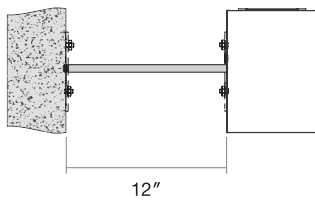

Dimensions

W: 2.25"
H: 4.0"

W: 3.18"
H: 4.0"

W: 4.5"
H: 4.0"

2': 24.2", 3': 36.2", 4': 48.2", 5': 60.2", 6': 72.2", 7': 84.2", 8': 96.2"
Actual Length = NOMINAL +.2"

Distribution/Lens Options

Direct Distribution

Indirect Distribution

Lambertian
Frosted Lens

Batwing
Frosted Lens

Asymmetric
Clear Lens

Mounting Options

Wall Mount Bracket

12" Extended Wall Mounted Arm

Mounting Locations