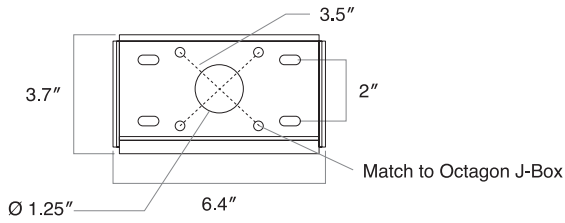

Dimensions

W: 2.25"
H: 4.0"

W: 3.18"
H: 4.0"

W: 4.5"
H: 4.0"

2': 24.2", 3': 36.2", 4': 48.2", 5': 60.2", 6': 72.2", 7': 84.2", 8': 96.2"
Actual Length = NOMINAL +.2"

Distribution/Lens Options

Direct Distribution

Indirect Distribution

Lambertian
Frosted Lens

Batwing
Frosted Lens

Asymmetric
Clear Lens

Mounting Options

Wall Mount Bracket

12" Extended Wall Mounted Arm

Mounting Locations