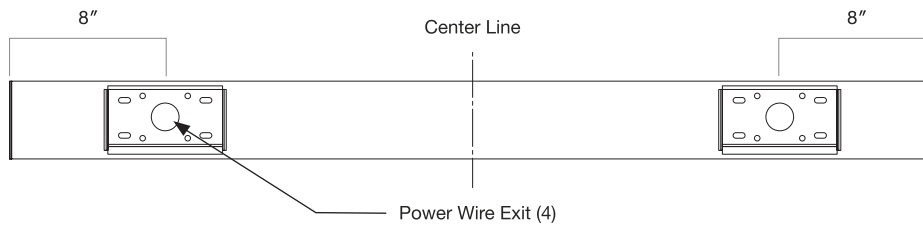

Dimensions

W: 2.25"
H: 4.0"

W: 3.18"
H: 4.0"

W: 4.5"
H: 4.0"

2': 24.2", 3': 36.2", 4': 48.2", 5': 60.2", 6': 72.2", 7': 84.2", 8': 96.2"
Actual Length = NOMINAL +.2"

Distribution/Lens Options

Direct Distribution

Indirect Distribution

Lambertian
Frosted Lens

Batwing
Frosted Lens

Asymmetric
Clear Lens

Mounting Options

Wall Mount Bracket

12" Extended Wall Mounted Arm

Mounting Locations