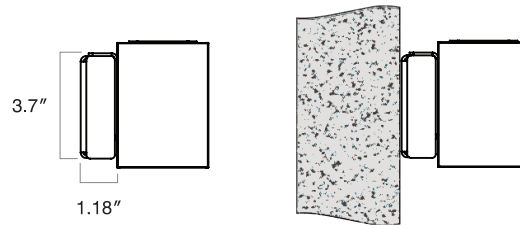

Dimensions

W: 2.25"
H: 4.0"

W: 3.18"
H: 4.0"

W: 4.5"
H: 4.0"

2': 24.2", 3': 36.2", 4': 48.2", 5': 60.2", 6': 72.2", 7': 84.2", 8': 96.2"
Actual Length = NOMINAL +.2"

Distribution/Lens Options

Direct Distribution

Indirect Distribution

Lambertian
Frosted Lens

Batwing
Frosted Lens

Asymmetric
Clear Lens

Mounting Options

Wall Mount Bracket

12" Extended Wall Mounted Arm

Mounting Locations