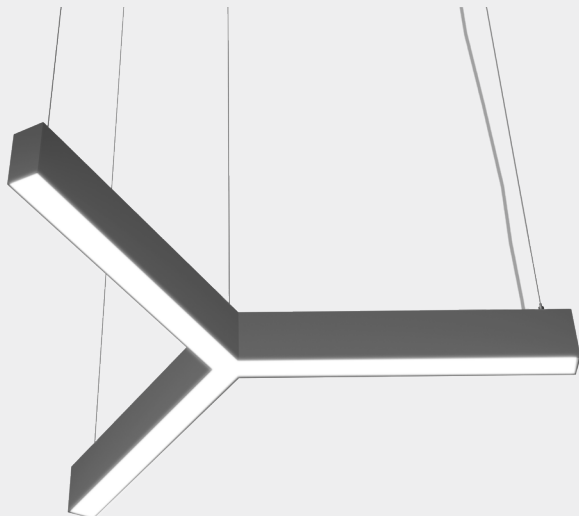

Date	Fixture	Project	Quantity
------	---------	---------	----------

Thinline DTL-Y

Suspended

Features

- Architectural Y-Shaped luminaire
- Pendant mounting
- 120° and 135° angle options
- 3 size options
- Multiple finishes
- Dry and damp rated for indoor applications
- Designed and Manufactured in North America
- 5 Year Warranty

Specifications

Construction

Aluminum Extruded Body
Cast End Caps with Light Block
Powder Coated Finish

Distribution

Direct
Direct/Indirect

Angles

120°
135°

Sizes