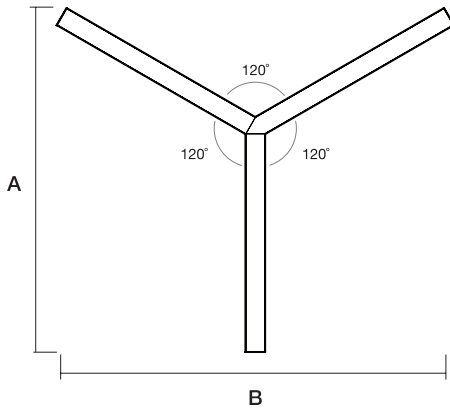

Direct Distribution

Lambertian
Frosted Flat Lens

Lambertian
0.375" Frosted
Regressed Lens

Indirect Distribution

Lambertian
Frosted Lens

Batwing
Frosted Lens

Dimensions/Cross Section

W: 2.25"
H: 4.0"

Models: Dimensions

Y 120

Model	A	B
3 x 2'	37.49"	43.28"
3 x 3'	55.49"	64.06"
3 x 4'	73.49"	84.85"

Y 135

Model	A	B
3 x 2'	42.36"	36.00"
3 x 3'	67.19"	52.97"
3 x 4'	89.35"	69.94"

Mounting Options

Ø 4.5"
Power Feed