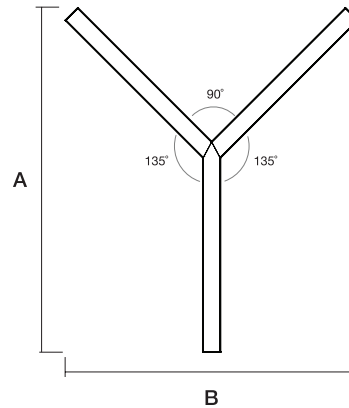

Wire Color	Wire Length	Canopy Finish		
CL - Clear Optional B - Black W - White	Length _____ 6' Standard	WH - White BLK - Black CU - Custom* * Please contact factory for custom finishes		

Distribution/Lens Options

Direct Distribution

Lambertian
Frosted Flat Lens

Lambertian
0.375" Frosted
Regressed Lens

Indirect Distribution

Lambertian
Frosted Lens

Batwing
Frosted Lens

Dimensions/Cross Section

W: 2.25"
H: 4.0"

Models: Dimensions

Y 120

Model	A	B
3 x 2'	37.49"	43.28"
3 x 3'	55.49"	64.06"
3 x 4'	73.49"	84.85"

Y 135

Model	A	B
3 x 2'	42.36"	36.00"
3 x 3'	67.19"	52.97"
3 x 4'	89.35"	69.94"

Mounting Options

Ø 4.5"
Power Feed