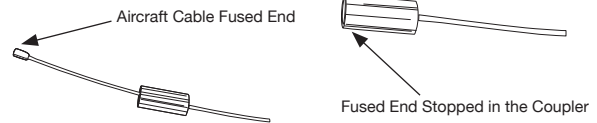

Mounting Locations

Model	Length (L)	Mounting Length (L+1)
DTL Slim 2	24"	25"
DTL Slim 3	36"	37"
DTL Slim 4	48"	49"
DTL Slim 5	60"	61"
DTL Slim 6	72"	73"
DTL Slim 7	84"	85"
DTL Slim 8	96"	97"

Steps

- Ensure the power to be connected to the fixture is turned off.
 - Install junction box inside ceiling. Provide sufficient power wiring length to junction box.

2(a). For Drywall Mounting

- Install 1/4-20 toggle anchor into drywall surface. Ensure approximately 3/4" of thread protrudes from the drywall surface.

1/4-20 Toggle

For Drywall Mounting - Continued

- Insert the aircraft cable open end into the large opening in the coupler and pass the aircraft cable through until fused end stops in the coupler.

2(b). For T-Grid Mounting

- Install appropriate caddy clip onto tbar structure with provided 1/4-20 bolt.

3(a). For Aircraft cable. Install aircraft cable support as per below schematic

This document is the exclusive property of delviro energy inc. It is supplied in confidence and must not be used for any purpose other than for which it is supplied. No disclosure, reproduction or use of any part of the enclosed may be made except by permission from delviro energy inc.