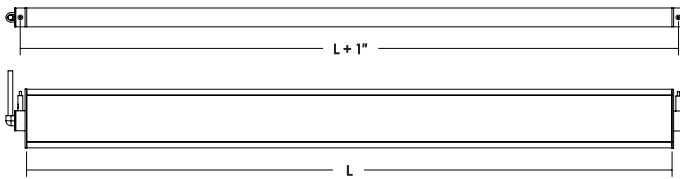

DTL Slim Pendant Mount

Installation Instructions

Safety & Warnings:

Failure to follow these instructions and warnings may result in death, serious injury or significant property damage.

Warning: Risk of Fire and Electrical Shock. Fixture must be installed by a qualified electrician only in accordance with National, Local Building, and Electrical Codes. Disconnect power at the electrical panel before servicing.

Mounting Locations

Model	Length (L)	Mounting Length (L+1)
DTL Slim 2	24"	25"
DTL Slim 3	36"	37"
DTL Slim 4	48"	49"
DTL Slim 5	60"	61"
DTL Slim 6	72"	73"
DTL Slim 7	84"	85"
DTL Slim 8	96"	97"

Steps

- Ensure the power to be connected to the fixture is turned off.
 - Install junction box inside ceiling. Provide sufficient power wiring length to junction box.