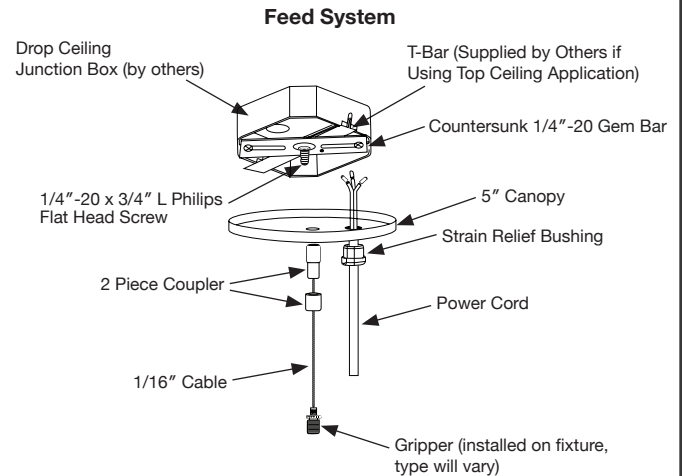

Mounting Locations

Model	Length (L)	Mounting Length (L+1)
DTL Slim 2	24"	25"
DTL Slim 3	36"	37"
DTL Slim 4	48"	49"
DTL Slim 5	60"	61"
DTL Slim 6	72"	73"
DTL Slim 7	84"	85"
DTL Slim 8	96"	97"

Steps

- Ensure the power to be connected to the fixture is turned off.
 - Install junction box inside ceiling. Provide sufficient power wiring length to junction box.

2(a). For Drywall Mounting

- Install 1/4-20 toggle anchor into drywall surface. Ensure approximately 3/4" of thread protrudes from the drywall surface.

1/4-20 Toggle

For Drywall Mounting - Continued

- Insert the aircraft cable open end into the large opening in the coupler and pass the aircraft cable through until fused end stops in the coupler.

2(b). For T-Grid Mounting

- Install appropriate caddy clip onto tbar structure with provided 1/4-20 bolt.

3(a). For Aircraft cable. Install aircraft cable support as per below schematic

This document is the exclusive property of delviro energy inc. It is supplied in confidence and must not be used for any purpose other than for which it is supplied. No disclosure, reproduction or use of any part of the enclosed may be made except by permission from delviro energy inc.