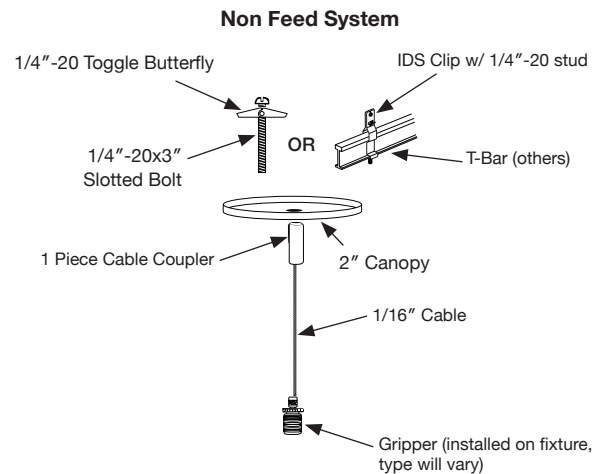

General contractor is responsible for the installation of appropriate anchors to support the load of the fixture at positions detailed in the installation manual. Installation of such anchors or other support systems must be completed in accordance with applicable building/installation code.

Mounting Locations

Model	Length (L)	Mounting Length (L+1)
DTL Slim 2	24"	25"
DTL Slim 3	36"	37"
DTL Slim 4	48"	49"
DTL Slim 5	60"	61"
DTL Slim 6	72"	73"
DTL Slim 7	84"	85"
DTL Slim 8	96"	97"

Steps

- Ensure the power to be connected to the fixture is turned off.
 - Install junction box inside ceiling. Provide sufficient power wiring length to junction box.

2(a). For Drywall Mounting

- Install 1/4-20 toggle anchor into drywall surface. Ensure approximately 3/4" of thread protrudes from the drywall surface.

1/4-20 Toggle

For Drywall Mounting - Continued

- Insert the aircraft cable open end into the large opening in the coupler and pass the aircraft cable through until fused end stops in the coupler.

2(b). For T-Grid Mounting

- Install appropriate caddy clip onto tbar structure with provided 1/4-20 bolt.

3(a). For Aircraft cable. Install aircraft cable support as per below schematic

This document is the exclusive property of delviro energy inc. It is supplied in confidence and must not be used for any purpose other than for which it is supplied. No disclosure, reproduction or use of any part of the enclosed may be made except by permission from delviro energy inc.