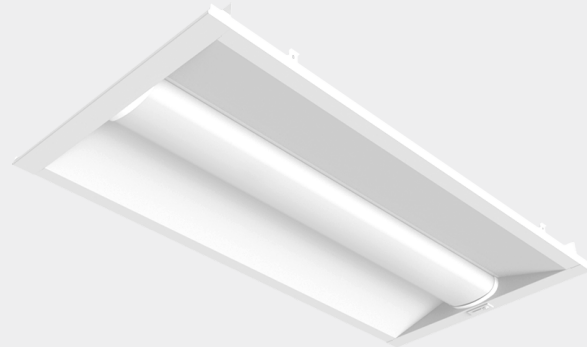

Date	Fixture	Project	Quantity
------	---------	---------	----------

Del Snap 2.0

Troffer

Features

- LED Troffer fixture
- Diffused acrylic lens
- Easy lay-in installation
- General ceiling light applications
- Dry and damp rated
- Designed and manufactured in North America
- 5 Year Warranty

Specifications

Construction

Steel Body
Power Coated Finish

Dimensions

1x4: 11.75"W x 4"H x 47.75"L
2x2: 19.5"W x 4"H x 23.75"L
2x4: 23.75"W x 4"H x 47.75"L
20x30: 19.75"W x 4"H x 29.75"L
20x60: 19.75"W x 4"H x 59.75"L