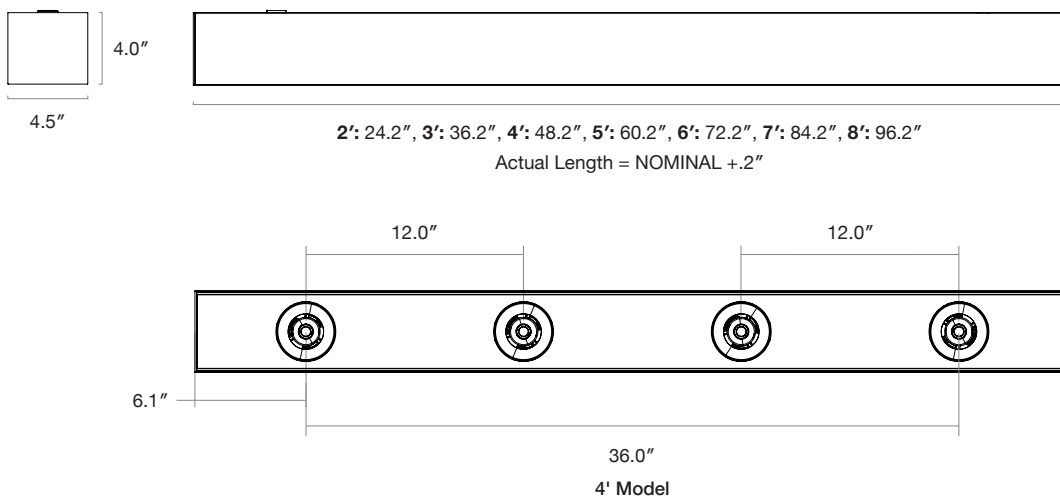

### Spot Beam

20° Spot Beam

30° Medium Beam

50° Wide Beam

### Dimensions