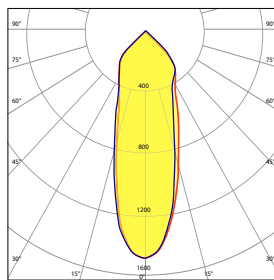

### Output Performance

Model	Watts	CCT	CRI	Lm/W	Delivered Lumens
DEL SPL 10	11.4	2700K	80	151	1,732
	11.4	3000K	80	161	1,840
	11.4	3500K	80	165	1,883
	11.4	4000K	80	166	1,894
	11.4	5000K	80	167	1,916

Model	Watts	CCT	CRI	Lm/W	Delivered Lumens
DEL SPL 15	16.3	2700K	80	151	2,474
	16.3	3000K	80	161	2,628
	16.3	3500K	80	165	2,690
	16.3	4000K	80	166	2,706
	16.3	5000K	80	167	2,737

### Spot Beam

20° Spot Beam

30° Medium Beam

50° Wide Beam

### Dimensions