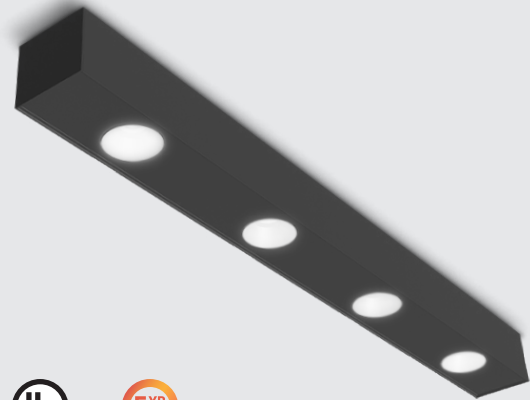

Fixture: _____ QTY: _____ Project : _____

Thinline Spot Multiple

Surface Direct

Architectural luminaire. Contemporary and minimal design. Aluminum extruded body. Surface mounting. Cast end caps with light block. Multiple spot light positions. Spot light driver 0-10V dimming. Universal 120/277 voltage. 4.5" wide. 2' - 8' Lengths. Dry and damp rated.

cULus Listed

Designed and manufactured in North America
5 Year Warranty

Performance

4000K - 166 Lm/W | 3500K - 165 Lm/W | 3000K - 161 Lm/W

Ordering Options

Sample Configuration: DTL MLT SU - 10W - 5 - 80 - 4K - M - BLK - SU - DIMOFF - N - N - N

Model	Watts	Lengths - #Spots	CRI	Color Temp	Spot Reflector	Finish	Mounting
DTL MLT SU	10W	2' - 2 Spots	80	27K 2700K	N Narrow - 20°	WH White	SU Surface
		3' - 3 Spots	90	3K 3000K	M Medium - 30°	BLK Black	
	4' - 4 Spots		35K 3500K	W Wide - 50°	GRY Grey		
	5' - 5 Spots		4K 4000K		CU Custom		
	6' - 6 Spots		5K 5000K				
	7' - 7 Spots						
	8' - 8 Spots						
						- For custom finishes please specify RAL number - See Finish Options	

DTL MLT SU   **SU**

Driver	Controls	Accessories	Wiring
DIMOFF 0-10V DIMOFF	N None	N None	N 5 Leads
<i>Optional</i>	<i>Optional</i>	<i>Optional</i>	<i>Optional</i>
TRI Triac Dimming	SNS Philips SNS 300 w/BLD & Daylight	10kV 10kV Surge Protection	5 WIRE 5 Wire
ELV Electronic Low Voltage	CLM Encelium CLM	+GTD Generator Transfer Device	
	LG LG Dongle		
	BT Bluetooth Mesh		
	EN Enlighted Integral