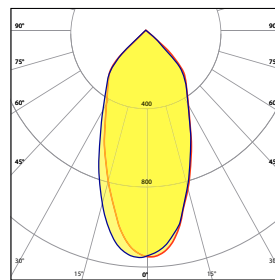

### Ordering Options

Sample Configuration: DTL MLT SU - 10W - 5 - 80 - 4K - M - BLK - SU - DIMOFF - N - N - N

Model	Watts	Lengths - #Spots	CRI	Color Temp	Spot Reflector	Finish	Mounting
DTL MLT SU	10W	2' - 2 Spots	80	27K 2700K	N Narrow - 20°	WH White	SU Surface
		3' - 3 Spots	90	3K 3000K	M Medium - 30°	BLK Black	
	4' - 4 Spots		35K 3500K	W Wide - 50°	GRY Grey		
	5' - 5 Spots		4K 4000K		CU Custom		
	6' - 6 Spots		5K 5000K				
	7' - 7 Spots						
	8' - 8 Spots						
						- For custom finishes please specify RAL number - See Finish Options	

### Output Performance

Model	Watts	CCT	CRI	Lm/W	Delivered Lumens
DEL SPL 10	11.4	2700K	80	151	1,732
	11.4	3000K	80	161	1,840
	11.4	3500K	80	165	1,883
	11.4	4000K	80	166	1,894
	11.4	5000K	80	167	1,916

Model	Watts	CCT	CRI	Lm/W	Delivered Lumens
DEL SPL 15	16.3	2700K	80	151	2,474
	16.3	3000K	80	161	2,628
	16.3	3500K	80	165	2,690
	16.3	4000K	80	166	2,706
	16.3	5000K	80	167	2,737

### Spot Beam

20° Spot Beam

30° Medium Beam

50° Wide Beam

### Dimensions