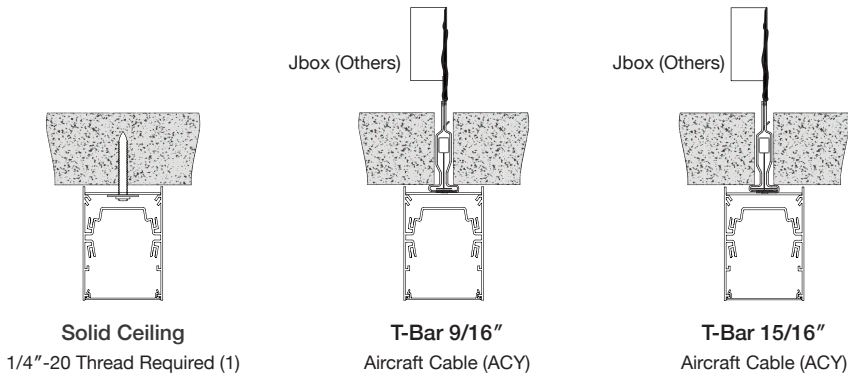

Mounting

Surface Mount Power Access

Model	Distance from End
DTL 2Ft	7.1"
DTL 3Ft	13.1"
DTL 4Ft	19.1"
DTL 5Ft	25.1"
DTL 6Ft	31.1"
DTL 7Ft	37.1"
DTL 8Ft	43.1"