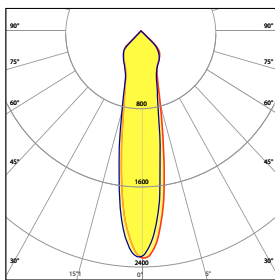

### Ordering Options

Sample Configuration: DTL MLT SU - 10W - 5 - 80 - 4K - M - BLK - SU - DIMOFF - N - N - N

Model	Watts	Lengths - #Spots	CRI	Color Temp	Spot Reflector	Finish	Mounting
DTL MLT SU	10W	2' - 2 Spots	80	27K 2700K	N Narrow - 20°	WH White	SU Surface
		3' - 3 Spots	90	3K 3000K	M Medium - 30°	BLK Black	
	4' - 4 Spots		35K 3500K	W Wide - 50°	GRY Grey		
	5' - 5 Spots		4K 4000K		CU Custom		
	6' - 6 Spots		5K 5000K				
	7' - 7 Spots						
	8' - 8 Spots						
						- For custom finishes please specify RAL number - See Finish Options	

### Output Performance

Model	Watts	CCT	CRI	Lm/W	Delivered Lumens
DEL SPL 10	11.4	2700K	80	151	1,732
	11.4	3000K	80	161	1,840
	11.4	3500K	80	165	1,883
	11.4	4000K	80	166	1,894
	11.4	5000K	80	167	1,916

Model	Watts	CCT	CRI	Lm/W	Delivered Lumens
DEL SPL 15	16.3	2700K	80	151	2,474
	16.3	3000K	80	161	2,628
	16.3	3500K	80	165	2,690
	16.3	4000K	80	166	2,706
	16.3	5000K	80	167	2,737

### Spot Beam

20° Spot Beam

30° Medium Beam

50° Wide Beam

### Dimensions