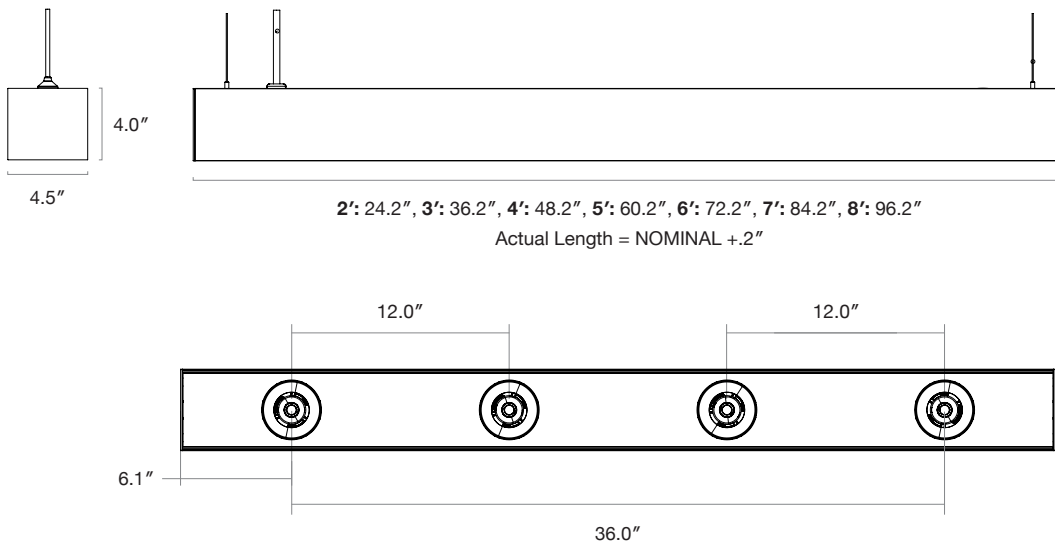

Wire Length	Canopy Finish
Length(Ft) 6ft (std)	WH White BLK Black CU Custom
	- For custom finishes please specify RAL number - See Finish Options

Output Performance - Spotlight

Model	Watts	CCT	CRI	Lm/W	Delivered Lumens
DEL SPL 10	11.4	2700K	80	151	1,732
	11.4	3000K	80	161	1,840
	11.4	3500K	80	165	1,883
	11.4	4000K	80	166	1,894
	11.4	5000K	80	167	1,916

Model	Watts	CCT	CRI	Lm/W	Delivered Lumens
DEL SPL 15	16.3	2700K	80	151	2,474
	16.3	3000K	80	161	2,628
	16.3	3500K	80	165	2,690
	16.3	4000K	80	166	2,706
	16.3	5000K	80	167	2,737

Spot Beam

20° Spot Beam

30° Medium Beam

50° Wide Beam

Dimensions

Mounting Options

Mounting Locations

Model	Lengths - A
DTL 2	20.5"
DTL 3	32.5"
DTL 4	44.5"
DTL 5	56.5"
DTL 6	68.5"
DTL 7	80.5"
DTL 8	92.5"

Finish Options

Standard RAL Finishes

Signal White
RAL 9003