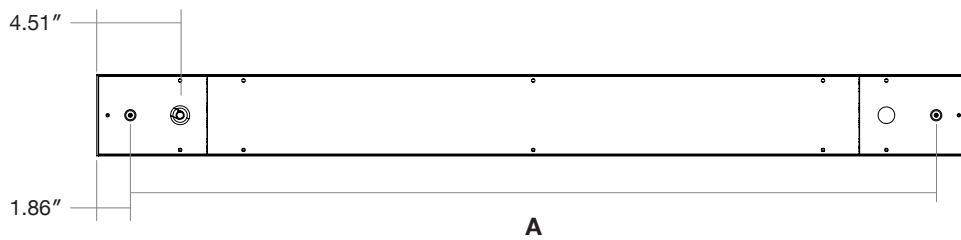

50° Wide Beam

Dimensions

Mounting Options

Mounting Locations

Model	Lengths - A
DTL 2	20.5"
DTL 3	32.5"
DTL 4	44.5"
DTL 5	56.5"
DTL 6	68.5"
DTL 7	80.5"
DTL 8	92.5"

Finish Options

Standard RAL Finishes

Signal White
RAL 9003