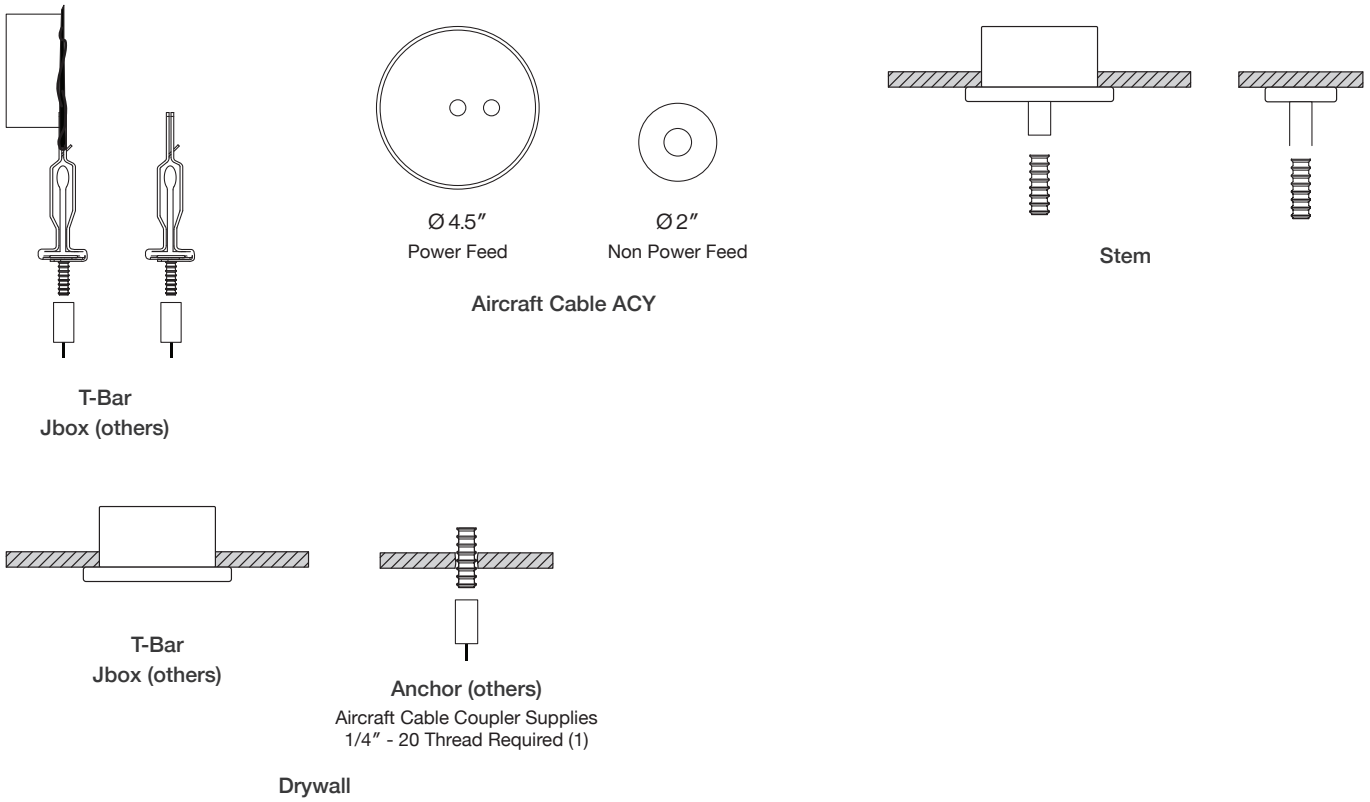

50° Wide Beam

Dimensions

Mounting Options

Mounting Locations

Model	Lengths - A
DTL 2	20.5"
DTL 3	32.5"
DTL 4	44.5"
DTL 5	56.5"
DTL 6	68.5"
DTL 7	80.5"
DTL 8	92.5"

Finish Options

Standard RAL Finishes

Signal White
RAL 9003