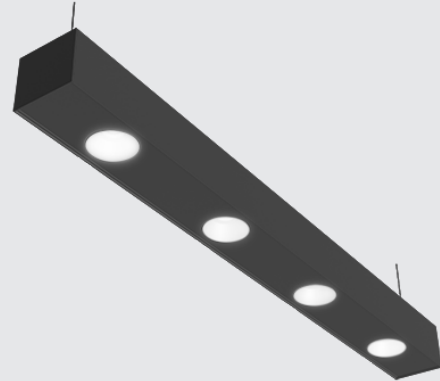

Fixture: _____ QTY: _____ Project : _____

Thinline Spot Multiple

Suspended Direct

Architectural luminaire. Contemporary and minimal design. Aluminum extruded body. Pendant mounting. Cast end caps with light block. Multiple spotlight positions. Spotlight driver 0-10V dimming. Universal 120/277 voltage. 4.5" wide. 2' - 8' Lengths. Dry and damp rated.

cULus Listed

Designed and manufactured in North America
5 Year Warranty

Performance

4000K - 166 Lm/W | 3500K - 165 Lm/W | 3000K - 161 Lm/W

Ordering Options

Sample Configuration: DTL MLT - 10W - 8 - 80 - 4K - M - WH - AC - DIMOFF - N - N - 5 WIRE - CL - 10 - WH

Model	Watts	Lengths - #Spots	CRI	Color Temp	Spot Reflector	Finish	Mounting
DTL MLT	10W	2' - 2 Spots	80	27K 2700K	N Narrow - 20°	WH White	AC Aircraft Cable 10' (Std)
		3' - 3 Spots	90	3K 3000K	M Medium - 30°	BLK Black	<i>Optional</i> TR Threaded Rod TB9/16 T-Bar 9/16 Clip TB15/16 T-Bar 15/16 Clip - For threaded rod, please specify length
	4' - 4 Spots		35K 3500K	W Wide - 50°	GRY Grey		
	5' - 5 Spots		4K 4000K		CU Custom		
	6' - 6 Spots		5K 5000K		- For custom finishes please specify RAL number		
	7' - 7 Spots				- See Finish Options		
	8' - 8 Spots						

DTL MLT

Driver	Controls	Accessories	Wiring	Wire Color
DIMOFF 0-10V DIMOFF	N None	N None	5 WIRE 5 Wire (Std)	CL Clear
<i>Optional</i>	<i>Optional</i>	<i>Optional</i>	<i>Optional</i>	<i>Optional</i>
TRI Triac Dimming	SNS Philips SNS 300 w/BLD & Daylight	10kV 10kV Surge Protection	N 5 Leads	B Black
ELV Electronic Low Voltage	CLM Encelium CLM	+GTD Generator Transfer Device		W White
	LG LG Dongle			
	BT Bluetooth Mesh			
	EN Enlighted Integral			

Wire Length	Canopy Finish
Length(Ft) 6ft (std)	WH White BLK Black CU Custom
	- For custom finishes please specify RAL number - See Finish Options