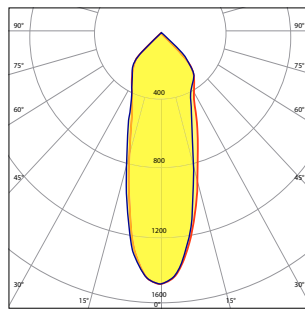

Wire Length	Canopy Finish
Length(Ft) 6ft (std)	WH White BLK Black CU Custom
	- For custom finishes please specify RAL number - See Finish Options

Output Performance - Spotlight

Model	Watts	CCT	CRI	Lm/W	Delivered Lumens
DEL SPL 10	11.4	2700K	80	151	1,732
	11.4	3000K	80	161	1,840
	11.4	3500K	80	165	1,883
	11.4	4000K	80	166	1,894
	11.4	5000K	80	167	1,916

Model	Watts	CCT	CRI	Lm/W	Delivered Lumens
DEL SPL 15	16.3	2700K	80	151	2,474
	16.3	3000K	80	161	2,628
	16.3	3500K	80	165	2,690
	16.3	4000K	80	166	2,706
	16.3	5000K	80	167	2,737

Spot Beam

20° Spot Beam

30° Medium Beam

50° Wide Beam

Dimensions

Mounting Options

Mounting Locations

Model	Lengths - A
DTL 2	20.5"
DTL 3	32.5"
DTL 4	44.5"
DTL 5	56.5"
DTL 6	68.5"
DTL 7	80.5"
DTL 8	92.5"

Finish Options

Standard RAL Finishes

Signal White
RAL 9003