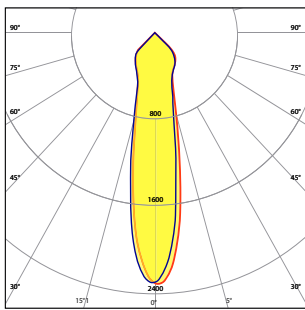

Model	Watts	Lengths - #Spots	CRI	Color Temp	Spot Reflector	Finish	Mounting
DTL MLT	10W	2' - 2 Spots	80	27K 2700K	N Narrow - 20°	WH White	AC Aircraft Cable 10' (Std)
		3' - 3 Spots	90	3K 3000K	M Medium - 30°	BLK Black	<i>Optional</i> TR Threaded Rod TB9/16 T-Bar 9/16 Clip TB15/16 T-Bar 15/16 Clip - For threaded rod, please specify length
	4' - 4 Spots		35K 3500K	W Wide - 50°	GRY Grey		
	5' - 5 Spots		4K 4000K		CU Custom		
	6' - 6 Spots		5K 5000K		- For custom finishes please specify RAL number		
	7' - 7 Spots				- See Finish Options		
	8' - 8 Spots						

Wire Length	Canopy Finish
Length(Ft) 6ft (std)	WH White BLK Black CU Custom
	- For custom finishes please specify RAL number - See Finish Options

Output Performance - Spotlight

Model	Watts	CCT	CRI	Lm/W	Delivered Lumens
DEL SPL 10	11.4	2700K	80	151	1,732
	11.4	3000K	80	161	1,840
	11.4	3500K	80	165	1,883
	11.4	4000K	80	166	1,894
	11.4	5000K	80	167	1,916

Model	Watts	CCT	CRI	Lm/W	Delivered Lumens
DEL SPL 15	16.3	2700K	80	151	2,474
	16.3	3000K	80	161	2,628
	16.3	3500K	80	165	2,690
	16.3	4000K	80	166	2,706
	16.3	5000K	80	167	2,737

Spot Beam

20° Spot Beam

30° Medium Beam