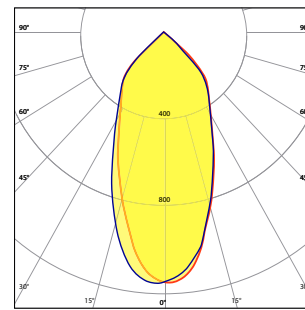

Wire Length	Canopy Finish
Length(Ft) 6ft (std)	WH White BLK Black CU Custom
	- For custom finishes please specify RAL number - See Finish Options

Output Performance - Spotlight

Model	Watts	CCT	CRI	Lm/W	Delivered Lumens
DEL SPL 10	11.4	2700K	80	151	1,732
	11.4	3000K	80	161	1,840
	11.4	3500K	80	165	1,883
	11.4	4000K	80	166	1,894
	11.4	5000K	80	167	1,916

Model	Watts	CCT	CRI	Lm/W	Delivered Lumens
DEL SPL 15	16.3	2700K	80	151	2,474
	16.3	3000K	80	161	2,628
	16.3	3500K	80	165	2,690
	16.3	4000K	80	166	2,706
	16.3	5000K	80	167	2,737

Spot Beam

20° Spot Beam

30° Medium Beam

50° Wide Beam

Dimensions

Mounting Options

Mounting Locations

Model	Lengths - A
DTL 2	20.5"
DTL 3	32.5"
DTL 4	44.5"
DTL 5	56.5"
DTL 6	68.5"
DTL 7	80.5"
DTL 8	92.5"

Finish Options

Standard RAL Finishes

Signal White
RAL 9003