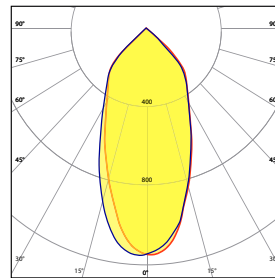

Ordering Options

Sample Configuration: DTL SPL SU 8 - 10W - SME - D 500 - I 500 - 80 - 4K - M - FR - FR - WH - AC - DIMOFF - N - 1 - N - N

Model	Lengths (Ft)	Watts (Spot)	Spots (Position)	Direct Lm/ft	CRI	Color Temp
DTL SPL SU	2' - 8' (1' increments)	10W 15W	SE Start, End	D 250	80	27K 2700K
			SME Start, Middle, End	D 500	90	3K 3000K
			<i>Note: - SME for 6' - 8' Lengths only</i>	D 750		35K 3500K
				D 1000		4K 4000K
				D____ (custom up to 1200)		5K 5000K

LED

L90>70,000
 Samsung 301 3-Step MacAdam Binning
 4000K 120 Lm/W
 3500K 98%
 3000K 96%
 90 CRI 85%

Output Performance - Spotlight

Model	Watts	CCT	CRI	Lm/W	Delivered Lumens
DEL SPL 10	11.4	2700K	80	151	1,732
	11.4	3000K	80	161	1,840
	11.4	3500K	80	165	1,883
	11.4	4000K	80	166	1,894
	11.4	5000K	80	167	1,916
DEL SPL 15	16.3	2700K	80	151	2,474
	16.3	3000K	80	161	2,628
	16.3	3500K	80	165	2,690
	16.3	4000K	80	166	2,706
	16.3	5000K	80	167	2,737

Lens Options - Direct Distribution

Frosted Flat

Spot Beam

20° Spot Beam

30° Medium Beam

50° Wide Beam

Dimensions

Spotlight Locations
6' - 8' Models

Mounting

Surface Mount Power Access

Model	Distance from End
DTL 2Ft	7.1"
DTL 3Ft	13.1"
DTL 4Ft	19.1"
DTL 5Ft	25.1"
DTL 6Ft	31.1"
DTL 7Ft	37.1"
DTL 8Ft	43.1"

Finish Options

Standard RAL Finishes

Signal White
RAL 9003