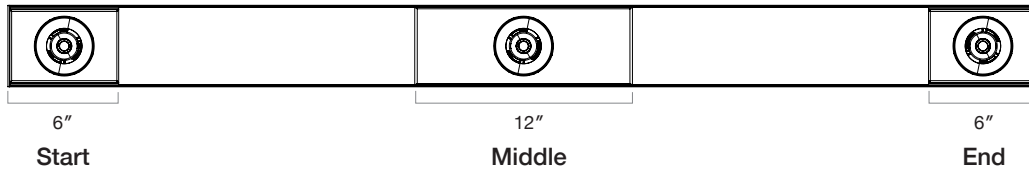

Lens Options - Direct Distribution

Frosted Flat

Spot Beam

20° Spot Beam

30° Medium Beam

50° Wide Beam

Dimensions

Spotlight Locations
6' - 8' Models

Mounting

Surface Mount Power Access

Model	Distance from End
DTL 2Ft	7.1"
DTL 3Ft	13.1"
DTL 4Ft	19.1"
DTL 5Ft	25.1"
DTL 6Ft	31.1"
DTL 7Ft	37.1"
DTL 8Ft	43.1"

Finish Options

Standard RAL Finishes

Signal White
RAL 9003