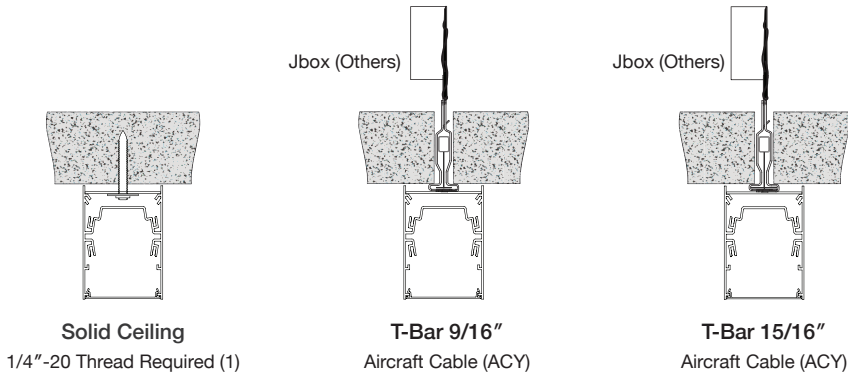

Lens Options - Direct Distribution

Frosted Flat

Spot Beam

20° Spot Beam

30° Medium Beam

50° Wide Beam

Dimensions

Spotlight Locations
6' - 8' Models

Mounting

Surface Mount Power Access

Model	Distance from End
DTL 2Ft	7.1"
DTL 3Ft	13.1"
DTL 4Ft	19.1"
DTL 5Ft	25.1"
DTL 6Ft	31.1"
DTL 7Ft	37.1"
DTL 8Ft	43.1"

Finish Options

Standard RAL Finishes

Signal White
RAL 9003