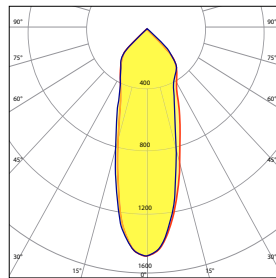

Ordering Options

Sample Configuration: DTL SPL SU 8 - 10W - SME - D 500 - I 500 - 80 - 4K - M - FR - FR - WH - AC - DIMOFF - N - 1 - N - N

Model	Lengths (Ft)	Watts (Spot)	Spots (Position)	Direct Lm/ft	CRI	Color Temp
DTL SPL SU	2' - 8' (1' increments)	10W 15W	SE Start, End	D 250	80	27K 2700K
			SME Start, Middle, End	D 500	90	3K 3000K
			<i>Note: - SME for 6' - 8' Lengths only</i>	D 750		35K 3500K
				D 1000		4K 4000K
				D____ (custom up to 1200)		5K 5000K

LED

L90>70,000
 Samsung 301 3-Step MacAdam Binning
 4000K 120 Lm/W
 3500K 98%
 3000K 96%
 90 CRI 85%

Output Performance - Spotlight

Model	Watts	CCT	CRI	Lm/W	Delivered Lumens
DEL SPL 10	11.4	2700K	80	151	1,732
	11.4	3000K	80	161	1,840
	11.4	3500K	80	165	1,883
	11.4	4000K	80	166	1,894
	11.4	5000K	80	167	1,916
DEL SPL 15	16.3	2700K	80	151	2,474
	16.3	3000K	80	161	2,628
	16.3	3500K	80	165	2,690
	16.3	4000K	80	166	2,706
	16.3	5000K	80	167	2,737

Lens Options - Direct Distribution

Frosted Flat

Spot Beam

20° Spot Beam

30° Medium Beam

50° Wide Beam

Dimensions

Spotlight Locations
6' - 8' Models

Mounting

Surface Mount Power Access

Model	Distance from End
DTL 2Ft	7.1"
DTL 3Ft	13.1"
DTL 4Ft	19.1"
DTL 5Ft	25.1"
DTL 6Ft	31.1"
DTL 7Ft	37.1"
DTL 8Ft	43.1"

Finish Options

Standard RAL Finishes

Signal White
RAL 9003