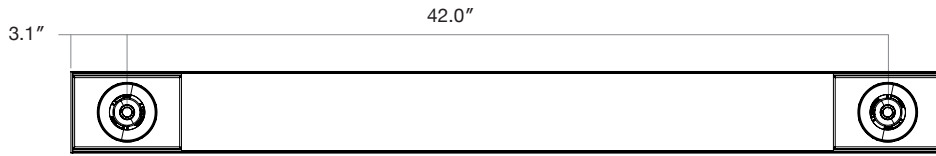

Lens Options - Direct Distribution

Frosted Flat

Spot Beam

20° Spot Beam

30° Medium Beam

50° Wide Beam

Dimensions

Spotlight Locations
6' - 8' Models

Mounting

Surface Mount Power Access

Model	Distance from End
DTL 2Ft	7.1"
DTL 3Ft	13.1"
DTL 4Ft	19.1"
DTL 5Ft	25.1"
DTL 6Ft	31.1"
DTL 7Ft	37.1"
DTL 8Ft	43.1"

Finish Options

Standard RAL Finishes

Signal White
RAL 9003