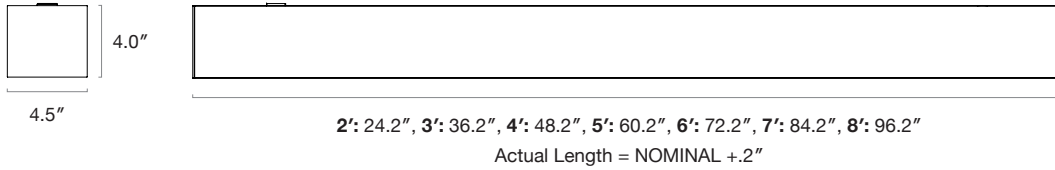

Lens Options - Direct Distribution

Frosted Flat

Spot Beam

20° Spot Beam

30° Medium Beam

50° Wide Beam

Dimensions

Spotlight Locations
6' - 8' Models