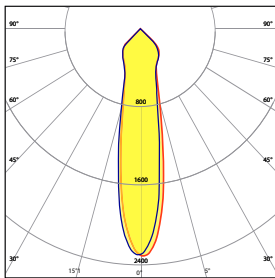

Ordering Options

Sample Configuration: DTL SPL SU 8 - 10W - SME - D 500 - I 500 - 80 - 4K - M - FR - FR - WH - AC - DIMOFF - N - 1 - N - N

Model	Lengths (Ft)	Watts (Spot)	Spots (Position)	Direct Lm/ft	CRI	Color Temp
DTL SPL SU	2' - 8' (1' increments)	10W 15W	SE Start, End	D 250	80	27K 2700K
			SME Start, Middle, End	D 500	90	3K 3000K
			<i>Note: - SME for 6' - 8' Lengths only</i>	D 750		35K 3500K
				D 1000		4K 4000K
				D____ (custom up to 1200)		5K 5000K

LED

L90>70,000
 Samsung 301 3-Step MacAdam Binning
 4000K 120 Lm/W
 3500K 98%
 3000K 96%
 90 CRI 85%

Output Performance - Spotlight

Model	Watts	CCT	CRI	Lm/W	Delivered Lumens
DEL SPL 10	11.4	2700K	80	151	1,732
	11.4	3000K	80	161	1,840
	11.4	3500K	80	165	1,883
	11.4	4000K	80	166	1,894
	11.4	5000K	80	167	1,916
DEL SPL 15	16.3	2700K	80	151	2,474
	16.3	3000K	80	161	2,628
	16.3	3500K	80	165	2,690
	16.3	4000K	80	166	2,706
	16.3	5000K	80	167	2,737

Lens Options - Direct Distribution

Frosted Flat

Spot Beam

20° Spot Beam

30° Medium Beam

50° Wide Beam

Dimensions

Spotlight Locations
6' - 8' Models