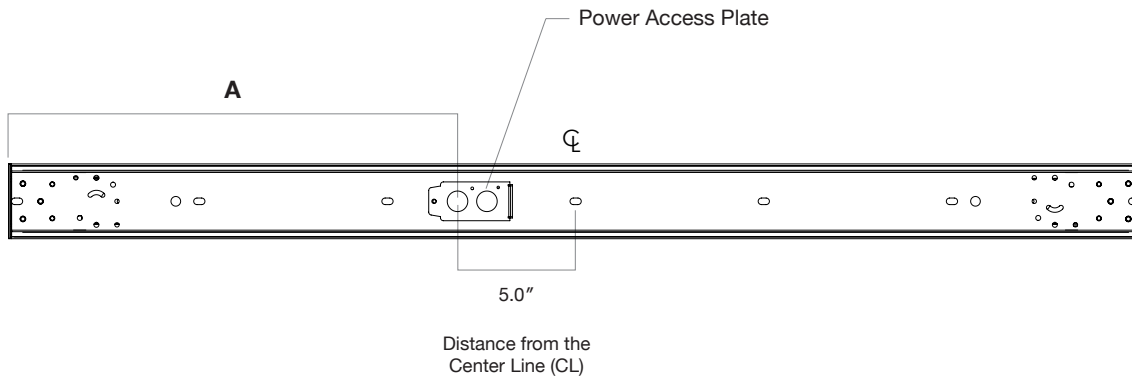

Surface Mount Power Access

Model	Distance from End
DTL 2Ft	7.1"
DTL 3Ft	13.1"
DTL 4Ft	19.1"
DTL 5Ft	25.1"
DTL 6Ft	31.1"
DTL 7Ft	37.1"
DTL 8Ft	43.1"