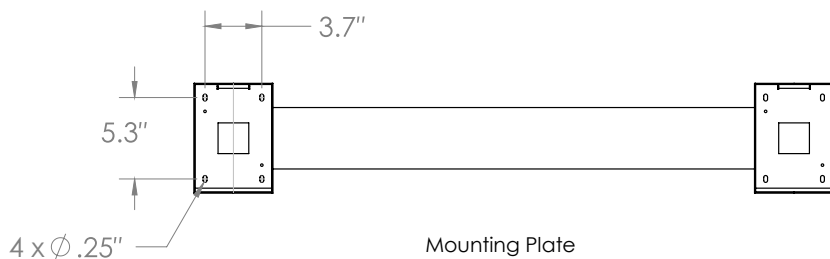

Dimensions

Model	A - Length
Boom U 2FT	29.45"
Boom U 3FT	41.65"
Boom U 4FT	53.85"
Boom U 5FT	66.05"
Boom U 6FT	78.25"
Boom U 7FT	90.45"

Model	B - Length
Boom U 2FT	26.75"
Boom U 3FT	38.75"
Boom U 4FT	50.75"
Boom U 5FT	62.75"
Boom U 6FT	74.75"
Boom U 7FT	86.75"

Mounting