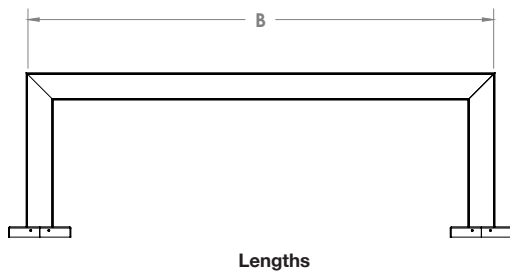

Model	A - Length
Boom U 2FT	29.45"
Boom U 3FT	41.65"
Boom U 4FT	53.85"
Boom U 5FT	66.05"
Boom U 6FT	78.25"
Boom U 7FT	90.45"