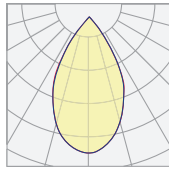

50°
Wide Beam
Variant with
Diffused Lenses