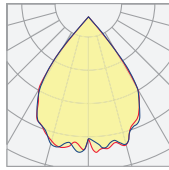

Model	Watts	CRI	Color Temp	Cluster Beam	Finish	Cluster Finish
<b>DTL Boom Cluster</b>	<b>6W</b>	<b>80</b>	<b>27K</b> - 2700K <b>3K</b> - 3000K <b>35K</b> - 3500K <b>4K</b> - 4000K <b>5K</b> - 5000K	<b>50</b> - 50° Beam <b>80</b> - 80° Beam	<b>WH</b> - White <b>BLK</b> - Black <b>GRY</b> - Grey <b>CU</b> - Custom*	<b>WHM</b> - White Matte <b>BLKM</b> - Black Matte <b>MTM</b> - Metallic Matte
		<b>90</b>				
					<b>Note:</b> For custom finishes please specify RAL number (pg.4)	

### Cluster Beam

50°  
Wide Beam

50°  
Wide Beam  
Variant with  
Diffused Lenses

80°  
Wide Beam

80°  
Wide Beam  
Variant with  
Diffused Lenses

### Dimensions