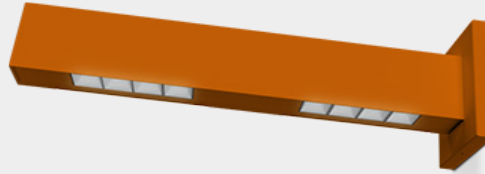

## DTL Boom Clusters Wall Mount

### Features

- Architectural luminaire
- Wall mount
- Sleek minimal design
- Mid power LED clusters groups
- Multiple finish options
- Dry and damp rated for indoor applications
- Designed and Manufactured in North America
- 5 Year Warranty

#### Construction

Aluminum Extruded Body  
Cast End Caps with Light Block