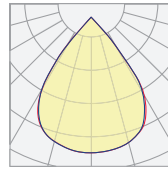

Model	Watts	CRI	Color Temp	Cluster Beam	Finish	Cluster Finish
<b>DTL Boom Cluster</b>	<b>6W</b>	<b>80</b>	<b>27K</b> - 2700K <b>3K</b> - 3000K <b>35K</b> - 3500K <b>4K</b> - 4000K <b>5K</b> - 5000K	<b>50</b> - 50° Beam <b>80</b> - 80° Beam	<b>WH</b> - White <b>BLK</b> - Black <b>GRY</b> - Grey <b>CU</b> - Custom*	<b>WHM</b> - White Matte <b>BLKM</b> - Black Matte <b>MTM</b> - Metallic Matte
		<b>90</b>				
					<b>Note:</b> For custom finishes please specify RAL number (pg.4)	

### Cluster Beam

50°  
Wide Beam

50°  
Wide Beam  
Variant with  
Diffused Lenses

80°  
Wide Beam

80°  
Wide Beam  
Variant with  
Diffused Lenses

### Dimensions