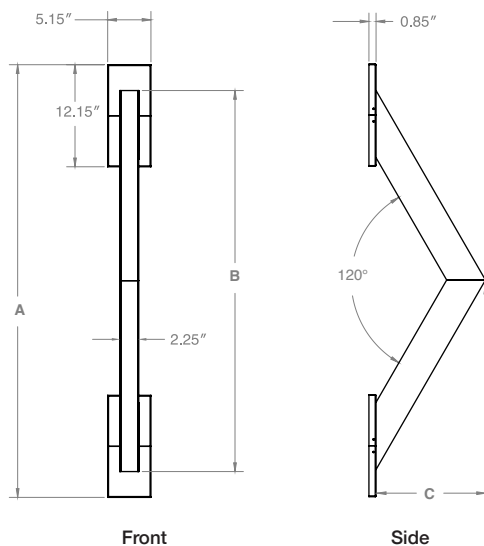

Dimensions

DTL BOOM 120

Length	2Ft	3Ft	4Ft
A	51.5"	72.5"	93.5"
B	45.4"	66.4"	87.4"
C	13.9"	19.9"	25.3"

DTL BOOM 90

Length	2Ft	3Ft	4Ft
A	47.7"	58.7"	75.7"
B	36.9"	53.9"	70.9"
C	19.2"	27.7"	35.2"

Mounting

DTL Boom 120

DTL Boom 90

DTL BOOM V 120

Length	2Ft	3Ft	4Ft
A	39.4"	60.4"	87.4"

DTL BOOM V 90

Length	2Ft	3Ft	4Ft
A	32.4"	49.4"	66.4"

Mounting Positions

Vertical

Horizontal