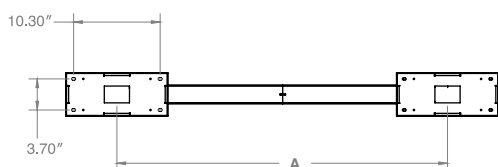

Dimensions

DTL BOOM 120

Length	2Ft	3Ft	4Ft
A	51.5"	72.5"	93.5"
B	45.4"	66.4"	87.4"
C	13.9"	19.9"	25.3"

DTL BOOM 90

Length	2Ft	3Ft	4Ft
A	47.7"	58.7"	75.7"
B	36.9"	53.9"	70.9"
C	19.2"	27.7"	35.2"

Mounting

DTL Boom 120

DTL Boom 90

DTL BOOM V 120

Length	2Ft	3Ft	4Ft
A	39.4"	60.4"	87.4"

DTL BOOM V 90

Length	2Ft	3Ft	4Ft
A	32.4"	49.4"	66.4"

Mounting Positions

Vertical

Horizontal