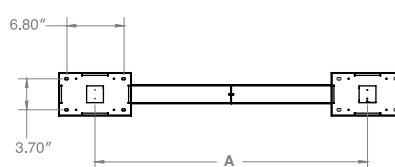

Dimensions

DTL BOOM 120

Length	2Ft	3Ft	4Ft
A	51.5"	72.5"	93.5"
B	45.4"	66.4"	87.4"
C	13.9"	19.9"	25.3"

DTL BOOM 90

Length	2Ft	3Ft	4Ft
A	47.7"	58.7"	75.7"
B	36.9"	53.9"	70.9"
C	19.2"	27.7"	35.2"

Mounting

DTL Boom 120

DTL Boom 90

DTL BOOM V 120

Length	2Ft	3Ft	4Ft
A	39.4"	60.4"	87.4"

DTL BOOM V 90

Length	2Ft	3Ft	4Ft
A	32.4"	49.4"	66.4"

Mounting Positions

Vertical

Horizontal