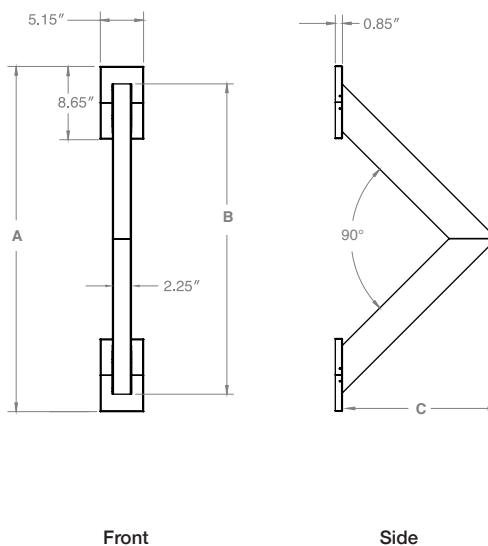

Dimensions

DTL BOOM 120

Length	2Ft	3Ft	4Ft
A	51.5"	72.5"	93.5"
B	45.4"	66.4"	87.4"
C	13.9"	19.9"	25.3"

DTL BOOM 90

Length	2Ft	3Ft	4Ft
A	47.7"	58.7"	75.7"
B	36.9"	53.9"	70.9"
C	19.2"	27.7"	35.2"

Mounting

DTL Boom 120

DTL Boom 90

DTL BOOM V 120

Length	2Ft	3Ft	4Ft
A	39.4"	60.4"	87.4"

DTL BOOM V 90

Length	2Ft	3Ft	4Ft
A	32.4"	49.4"	66.4"

Mounting Positions

Vertical

Horizontal