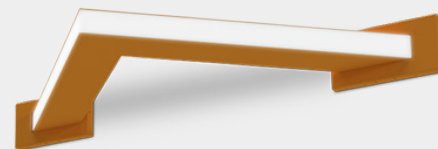

DTL Boom 90 | 120 Wall Mount

Features

- Architectural luminaire
- Sleek minimal design
- 90 and 120 degree angles
- Multiple length options
- Multiple RAL and decorative paint finishes
- Dry and damp rated for indoor applications
- Designed and Manufactured in North America
- 5 Year Warranty

Specifications

Construction

Aluminum Extruded Body

LED

Samsung LM281B Plus Pro, 3-Step MacAdam Binning
4000K - 130 Lm/W
3500K - 98%
3000K - 95%
L90>70,000

Lumens/Ft - Direct/Indirect

Min: 250 Lm/ft - Max: 1200 Lm/ft