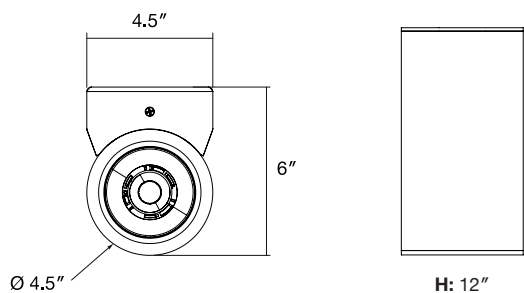

Dimensions