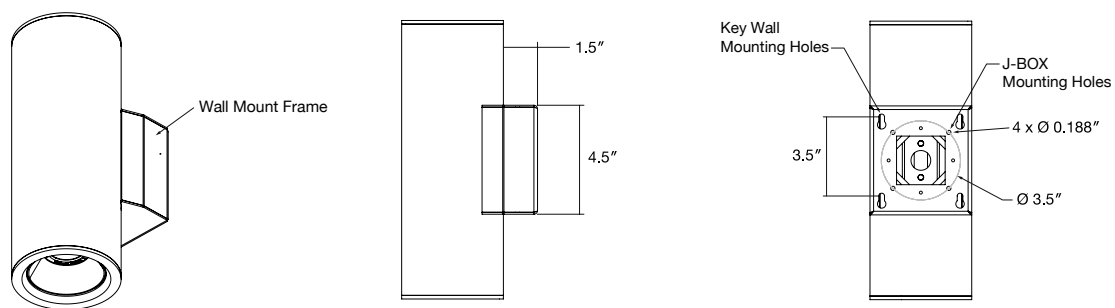

Mounting Options