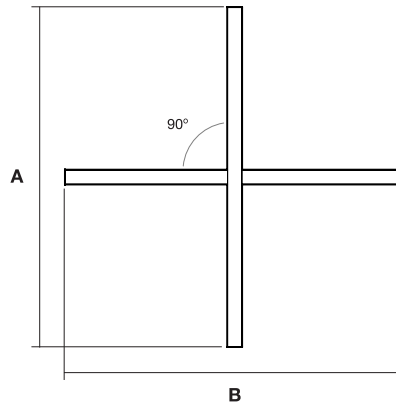

Direct Distribution

Lambertian
Frosted Flat Lens

Lambertian
0.375" Frosted
Regressed Lens

Indirect Distribution

Lambertian
Frosted Lens

Batwing
Frosted Lens

Height/Width

W: 2.25"
H: 4.0"

Models: Dimensions

X 60

Model	A	B	C
4 x 2'	48.7"	26.3"	43.3"
4 x 3'	48.7"	37.3"	64.1"
4 x 4'	48.7"	50.3"	84.9"

X 90

Model	A	B
4 x 2'	48.7"	48.7"
4 x 3'	72.7"	72.7"
4 x 4'	96.7"	96.7"

Mounting Options

Ø 4.5"
Power Feed