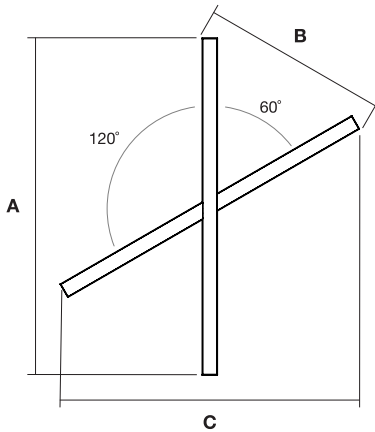

Direct Distribution

Lambertian
Frosted Flat Lens

Lambertian
0.375" Frosted
Regressed Lens

Indirect Distribution

Lambertian
Frosted Lens

Batwing
Frosted Lens

Height/Width

W: 2.25"
H: 4.0"

Models: Dimensions

X 60

Model	A	B	C
4 x 2'	48.7"	26.3"	43.3"
4 x 3'	48.7"	37.3"	64.1"
4 x 4'	48.7"	50.3"	84.9"

X 90

Model	A	B
4 x 2'	48.7"	48.7"
4 x 3'	72.7"	72.7"
4 x 4'	96.7"	96.7"

Mounting Options

Ø 4.5"
Power Feed