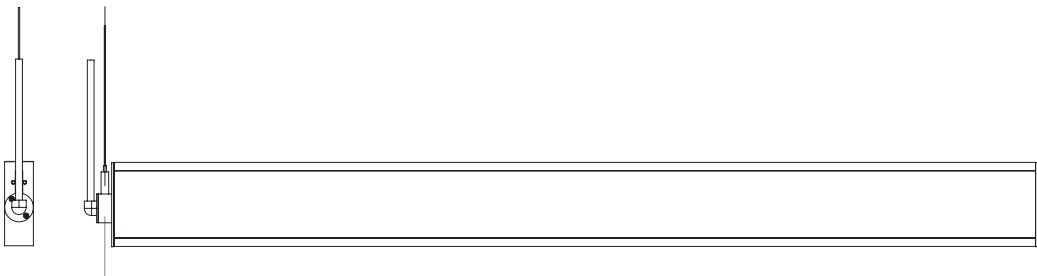

2': 24", 3': 36", 4': 48", 5': 60", 6': 72", 7': 84", 8': 96"

Distribution/Lens Options

Direct/Indirect Distribution

Lambertian
Direct: Frosted Flat
Lens

Lambertian
Indirect: Frosted Flat
Lens

Mounting Options

Ø 4.5"
Power Feed

Ø 2"
Non Power Feed

Aircraft Cable Canopy / Drywall Anchor

T-Grid
T-Bar Caddy Clip
(option)

Mounting - Hanging Points

2': 25", 3': 37", 4': 49", 5': 61", 6': 73", 7': 85", 8': 97"

Finish Options