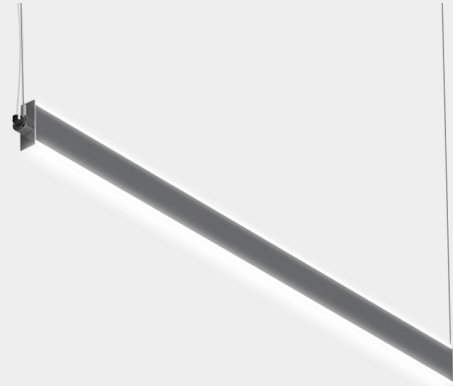

Date	Fixture	Project	Quantity
------	---------	---------	----------

Thinline DTL Slim

Suspended

Features

- Slim sleek minimal design
- Pendant mounting
- Direct/indirect light distribution
- Multiple lengths
- Dry and damp rated for indoor applications
- Designed and Manufactured in North America
- 5 Year Warranty

Specifications

Construction

Aluminum Extruded Body
 Cast End Caps with Light Block
 1/2" Drop Lens (direct and indirect)
 Powder Coated Finish

Dimensions

Widths: 1.5"
 Height: 4.375"
 Lengths: 2' - 8'

LED

Samsung LM281B Plus Pro, 3-Step MacAdam Binning
 4000K - 130 Lm/W
 3500K - 98%
 3000K - 95%
 L90>70,000