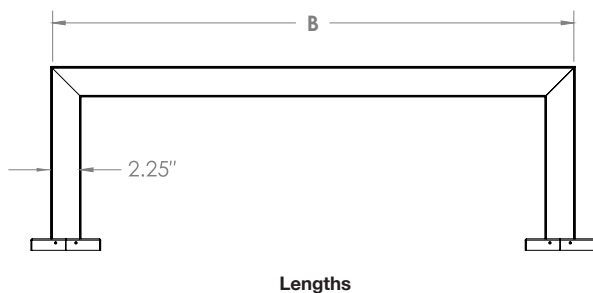

Model	Length	Depth	Direct Lm/Ft	Indirect Lm/Ft	CRI	Color Temp	Voltage
DTL Boom U	2' - 7'	6" 1'	D 250 (min) - D 1200 (max)	D 250 (min) - D 1200 (max)	80 90	27K - 2700K 3K - 3000K 35K - 3500K 4K - 4000K 5K - 5000K	U - 120/277V H - 347V

Dimensions

Model	A - Length
Boom U 2FT	29.45"
Boom U 3FT	41.65"
Boom U 4FT	53.85"
Boom U 5FT	66.05"
Boom U 6FT	78.25"
Boom U 7FT	90.45"

Model	B - Length
Boom U 2FT	26.75"
Boom U 3FT	38.75"
Boom U 4FT	50.75"
Boom U 5FT	62.75"
Boom U 6FT	74.75"
Boom U 7FT	86.75"