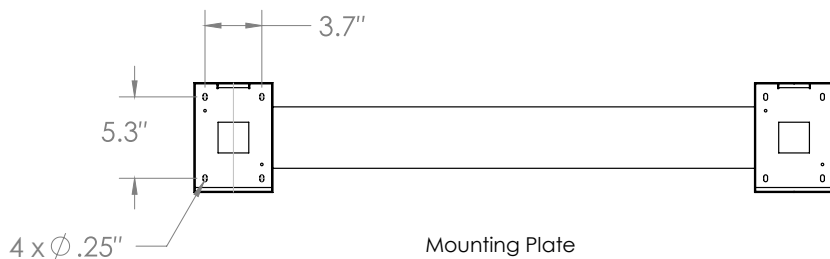

Dimensions

Model	A - Length
Boom U 2FT	29.45"
Boom U 3FT	41.65"
Boom U 4FT	53.85"
Boom U 5FT	66.05"
Boom U 6FT	78.25"
Boom U 7FT	90.45"

Model	B - Length
Boom U 2FT	26.75"
Boom U 3FT	38.75"
Boom U 4FT	50.75"
Boom U 5FT	62.75"
Boom U 6FT	74.75"
Boom U 7FT	86.75"

Mounting