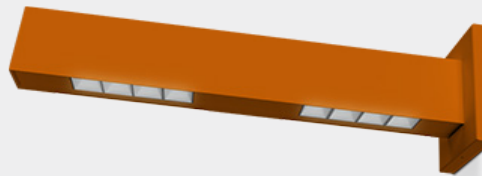

DTL Boom Clusters Wall Mount

Features

- Architectural luminaire
- Wall mount
- Sleek minimal design
- Mid power LED clusters groups
- Multiple finish options
- Dry and damp rated for indoor applications
- Designed and Manufactured in North America
- 5 Year Warranty

Specifications

Construction

Aluminum Extruded Body
Cast End Caps with Light Block

LED

Samsung LM281B Plus Pro, 3-Step MacAdam Binning
4000K - 130 Lm/W
3500K - 98%
3000K - 95%
L90>70,000

Cluster Watts

6W

Color Temperature