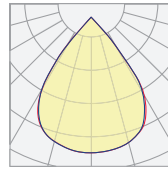

Model	Watts	CRI	Color Temp	Cluster Beam	Finish	Cluster Finish
DTL Boom Cluster	6W	80 90	27K - 2700K 3K - 3000K 35K - 3500K 4K - 4000K 5K - 5000K	50 - 50° Beam 80 - 80° Beam	WH - White BLK - Black GRY - Grey CU - Custom* Note: For custom finishes please specify RAL number (pg.4)	WHM - White Matte BLKM - Black Matte MTM - Metallic Matte

50°
Wide Beam

50°
Wide Beam
Variant with
Diffused Lenses

80°
Wide Beam

80°
Wide Beam
Variant with
Diffused Lenses

Dimensions

Mounting

RAL Finish Options

Standard Finishes