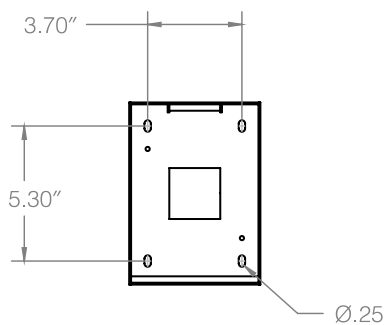

50°
Wide Beam

50°
Wide Beam
Variant with
Diffused Lenses

80°
Wide Beam

80°
Wide Beam
Variant with
Diffused Lenses

Dimensions

Mounting

RAL Finish Options

Standard Finishes