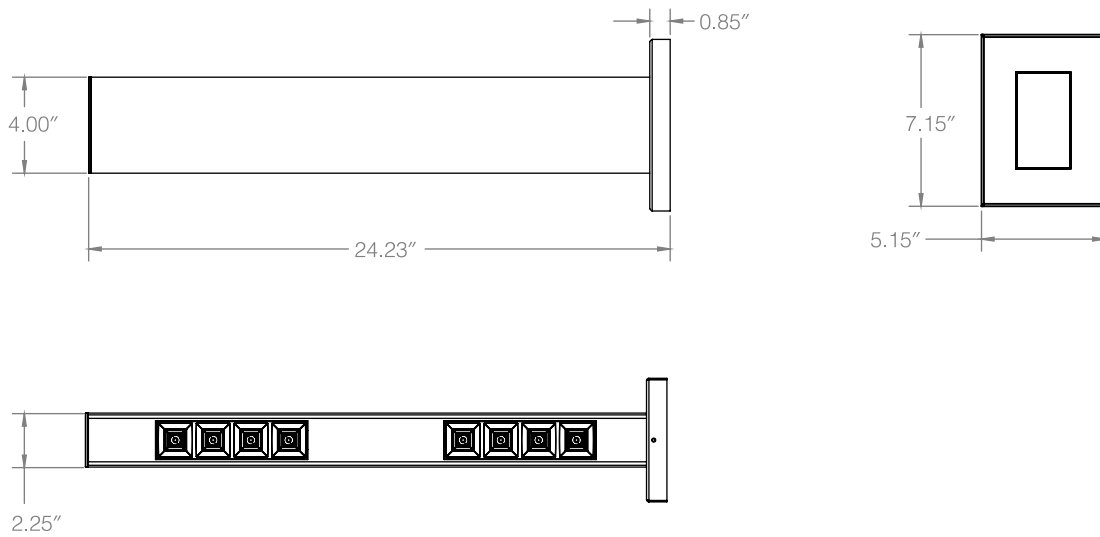

50°
Wide Beam

50°
Wide Beam
Variant with
Diffused Lenses

80°
Wide Beam

80°
Wide Beam
Variant with
Diffused Lenses

Dimensions

Mounting

RAL Finish Options

Standard Finishes