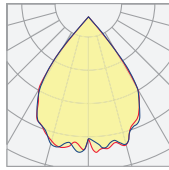

Model	Watts	CRI	Color Temp	Cluster Beam	Finish	Cluster Finish
DTL Boom Cluster	6W	80 90	27K - 2700K 3K - 3000K 35K - 3500K 4K - 4000K 5K - 5000K	50 - 50° Beam 80 - 80° Beam	WH - White BLK - Black GRY - Grey CU - Custom* Note: For custom finishes please specify RAL number (pg.4)	WHM - White Matte BLKM - Black Matte MTM - Metallic Matte

50°
Wide Beam

50°
Wide Beam
Variant with
Diffused Lenses

80°
Wide Beam

80°
Wide Beam
Variant with
Diffused Lenses

Dimensions

Mounting

RAL Finish Options

Standard Finishes