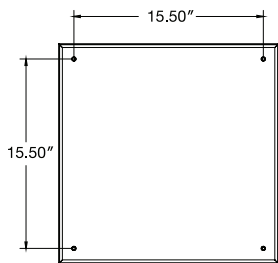

Mounting Points

Zip Cloud Square 18