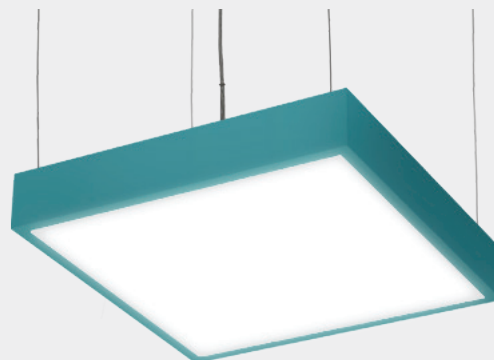

Zip Cloud Square Pendant

Features

- Architectural luminaire
- Low profile square design
- Direct and Direct/Indirect distribution
- Pendant mounting
- 2 size options
- Multiple finishes
- Dry and damp for indoor applications
- Designed and Manufactured in North America
- 5 Year Warranty

Specifications

Construction

Aluminum extruded body
Powder coated finish

Dimensions

Zip Cloud Square 18: 18" w x 18" l x 4" h
Zip Cloud Square 25: 25" w x 25" l x 4" h

LED

Samsung LM281B Plus Pro, 3-Step MacAdam Binning
L70>200,000