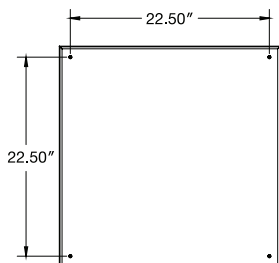

Zip Cloud Square 25