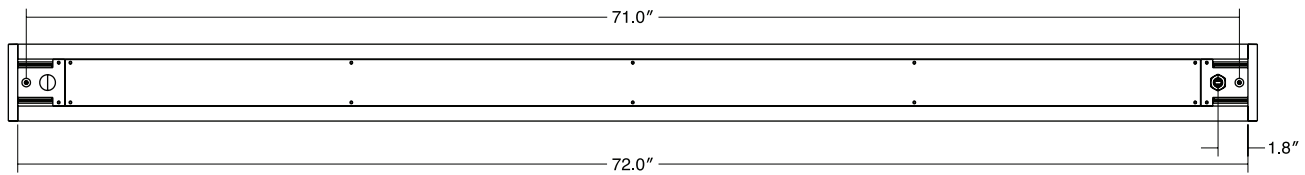

4': 48", 6': 72"

Mounting Options

Ø 4.5"
Power Feed

Ø 2"
Non Power Feed

Aircraft Cable Canopy / Drywall Anchor

Mounting Locations

DTL Arch SQ 4

DTL Arch SQ 6