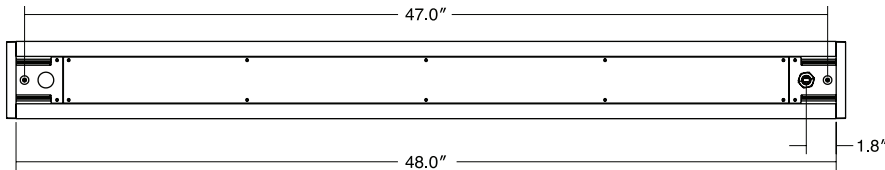

4': 48", 6': 72"

Mounting Options

Ø 4.5"
Power Feed

Ø 2"
Non Power Feed

Aircraft Cable Canopy / Drywall Anchor

Mounting Locations

DTL Arch SQ 4

DTL Arch SQ 6