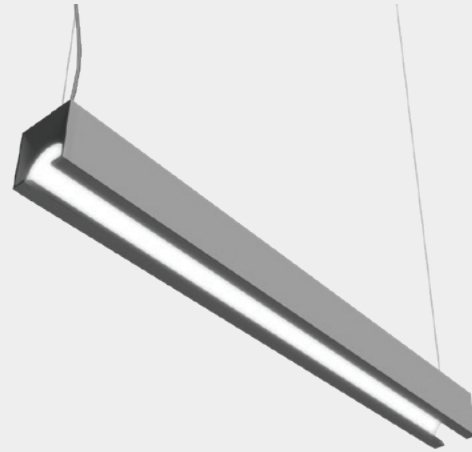

Date	Fixture	Project	Quantity
------	---------	---------	----------

DTL Arch Square

Suspended

Features

- Architectural luminaire. Contemporary and minimal design
- Square profile
- Pendant mounting
- Direct, direct/indirect distribution options
- 3 widths with multiple lengths
- 4' and 6' lengths
- Multiple finishes
- Dry and damp rated for indoor applications
- Designed and Manufactured in North America
- 5 Year Warranty

Specifications

Construction

Aluminum Extruded Body
Powder Coated Finish

Dimensions

Width: 4.5"
Height: 4.5"
Lengths: 4', 6'

LED

Samsung LM281B Plus Pro, 3-Step MacAdam Binning
4000K - 130 Lm/W
3500K - 98%
3000K - 95%
L90>70,000