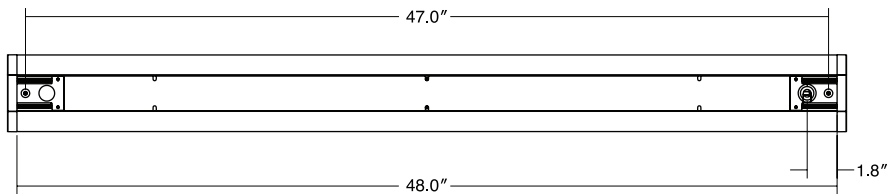

Mounting Locations

DTL Arch 4