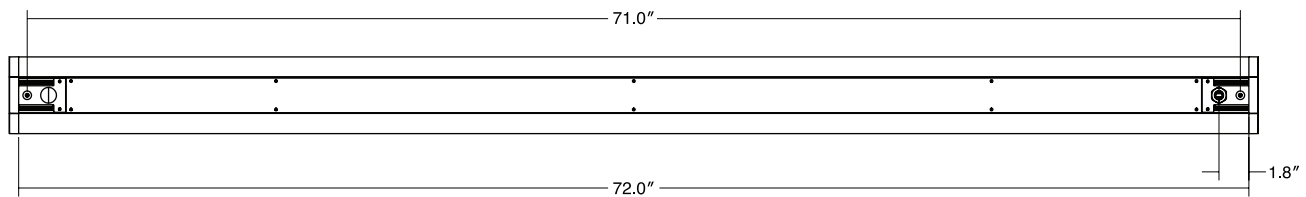

Dimensions

W: 4.5"
H: 4.5"

4': 48", 6': 72"

Mounting Options

Ø 4.5"
Power Feed

Ø 2"
Non Power Feed

Aircraft Cable Canopy / Drywall Anchor

Mounting Locations

DTL Arch 4

DTL Arch 6

Continuous Run

Combination of: 4' and 6' sections