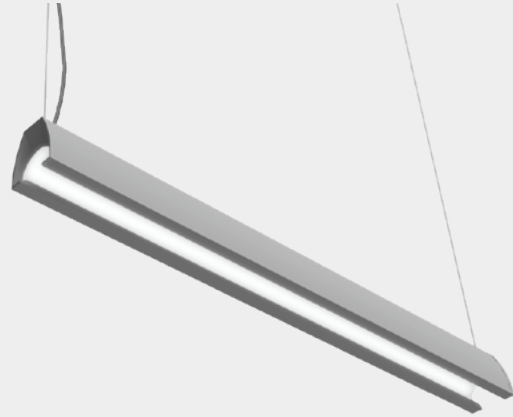

| Date | Fixture | Project | Quantity |
|------|---------|---------|----------|
|------|---------|---------|----------|

DTL Arch

Suspended

Features

- Architectural luminaire. Contemporary and minimal design
- Pendant mounting
- Direct, direct/indirect distribution options
- 4' and 6' lengths
- Multiple finishes
- Dry and damp rated for indoor applications
- Designed and Manufactured in North America
- 5 Year Warranty

Specifications

Construction

Aluminum Extruded Body
Powder Coated Finish

Dimensions

Width: 4.5"
Height: 4.5"
Lengths: 4', 6'

LED

Samsung LM281B Plus Pro, 3-Step MacAdam Binning
4000K - 130 Lm/W
3500K - 98%
3000K - 95%
L90>70,000