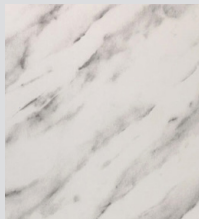

Decorative Paint

Sample Finishes

Teak
Dark Brown
Textured Matte

Douglas
Light Brown
Textured Matte

Pine
Light Brown
Textured Matte

Cherry
Light Brown
Smooth Matte

Oak
White
Smooth Matte

Bamboo
Light Brown
Smooth Matte

Marble
White
Smooth Matte

Marble
Dark Brown
Smooth Glossy

Stone
Grey
Smooth Matte

Stone
Grey
Icetouch

Brushed
Grey
Textured Matte

Spatulated
Grey
Smooth Glossy

Note:

- Minimum Order Quantity (MOQ) required. Please contact factory for more information.
- Please contact factory lead times and additional finishes