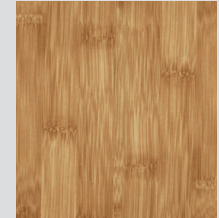

Decorative Paint

Sample Finishes

Teak
Dark Brown
Textured Matte

Douglas
Light Brown
Textured Matte

Pine
Light Brown
Textured Matte

Cherry
Light Brown
Smooth Matte

Oak
White
Smooth Matte

Bamboo
Light Brown
Smooth Matte

Marble
White
Smooth Matte

Marble
Dark Brown
Smooth Glossy

Stone
Grey
Smooth Matte

Stone
Grey
Icetouch

Brushed
Grey
Textured Matte

Spatulated
Grey
Smooth Glossy

Note:

- Minimum Order Quantity (MOQ) required. Please contact factory for more information.
- Please contact factory lead times and additional finishes