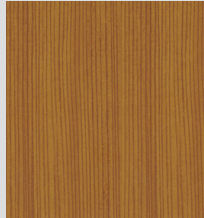

Decorative Paint

Sample Finishes

Teak
Dark Brown
Textured Matte

Douglas
Light Brown
Textured Matte

Pine
Light Brown
Textured Matte

Cherry
Light Brown
Smooth Matte

Oak
White
Smooth Matte

Bamboo
Light Brown
Smooth Matte

Marble
White
Smooth Matte

Marble
Dark Brown
Smooth Glossy

Stone
Grey
Smooth Matte

Stone
Grey
Icetouch

Brushed
Grey
Textured Matte

Spatulated
Grey
Smooth Glossy

Note:

- Minimum Order Quantity (MOQ) required. Please contact factory for more information.
- Please contact factory lead times and additional finishes