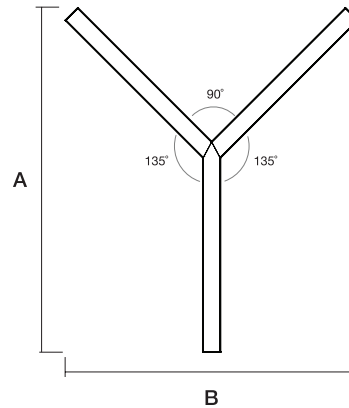

Wire Color	Wire Length	Canopy Finish		
CL - Clear Optional B - Black W - White	Length _____ 6' Standard	WH - White BLK - Black CU - Custom* * Please contact factory for custom finishes		

Distribution/Lens Options

Direct Distribution

Lambertian
Frosted Flat Lens

Lambertian
0.375" Frosted
Regressed Lens

Indirect Distribution

Lambertian
Frosted Lens

Batwing
Frosted Lens

Width/Height

W: 2.25"
H: 4.0"

Models: Dimensions

Y 120

Model	A	B
3 x 2'	37.49"	43.28"
3 x 3'	55.49"	64.06"
3 x 4'	73.49"	84.85"

T 135

Model	A	B
3 x 2'	42.36"	36.00"
3 x 3'	67.19"	52.97"
3 x 4'	89.35"	69.94"

Mounting Options

Ø 4.5"
Power Feed