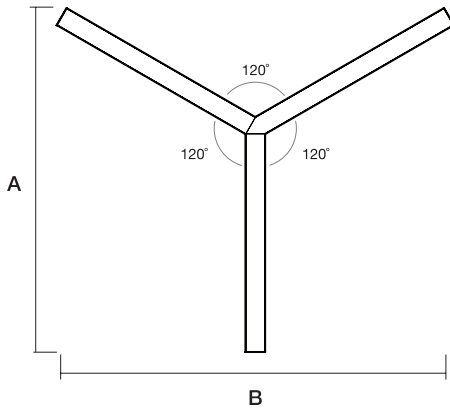

Direct Distribution

Lambertian
Frosted Flat Lens

Lambertian
0.375" Frosted
Regressed Lens

Indirect Distribution

Lambertian
Frosted Lens

Batwing
Frosted Lens

Width/Height

W: 2.25"
H: 4.0"

Models: Dimensions

Y 120

Model	A	B
3 x 2'	37.49"	43.28"
3 x 3'	55.49"	64.06"
3 x 4'	73.49"	84.85"

T 135

Model	A	B
3 x 2'	42.36"	36.00"
3 x 3'	67.19"	52.97"
3 x 4'	89.35"	69.94"

Mounting Options

Ø 4.5"
Power Feed