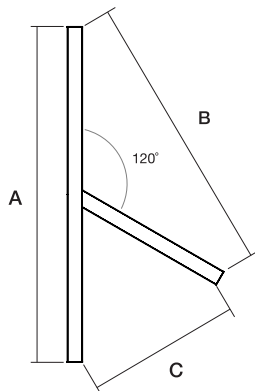

T 120

Model	A	B	C
4' x 2'	25.5"	41.1"	22.4"
6' x 3'	37.5"	61.8"	61.8"
8' x 4'	49.5"	84.4"	46.4"