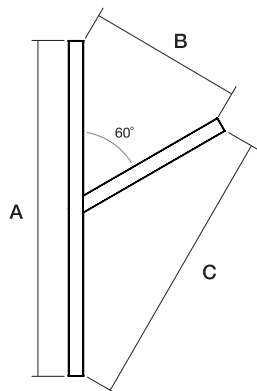

Direct Distribution

Lambertian
Frosted Flat Lens

Lambertian
0.375" Frosted
Regressed Lens

Indirect Distribution

Lambertian
Frosted Lens

Batwing
Frosted Lens

Width/Height

W: 2.25"
H: 4.0"

Model: Dimensions

T 90

Model	A	B	C
4' x 2'	48.7"	25.5"	25.5"
6' x 3'	72.7"	37.5"	37.5"
8' x 4'	96.7"	49.5"	49.5"

Models: Dimensions
T 60

Model	A	B	C
4' x 2'	48.7"	22.4"	41.1"
6' x 3'	72.7"	34.4"	61.8"
8' x 4'	96.7"	50.3"	84.4"