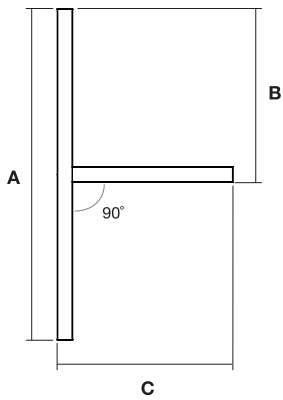

Direct Distribution

Lambertian
Frosted Flat Lens

Lambertian
0.375" Frosted
Regressed Lens

Indirect Distribution

Lambertian
Frosted Lens

Batwing
Frosted Lens

Width/Height

W: 2.25"
H: 4.0"

Model: Dimensions

T 90

Model	A	B	C
4' x 2'	48.7"	25.5"	25.5"
6' x 3'	72.7"	37.5"	37.5"
8' x 4'	96.7"	49.5"	49.5"

Models: Dimensions
T 60

Model	A	B	C
4' x 2'	48.7"	22.4"	41.1"
6' x 3'	72.7"	34.4"	61.8"
8' x 4'	96.7"	50.3"	84.4"